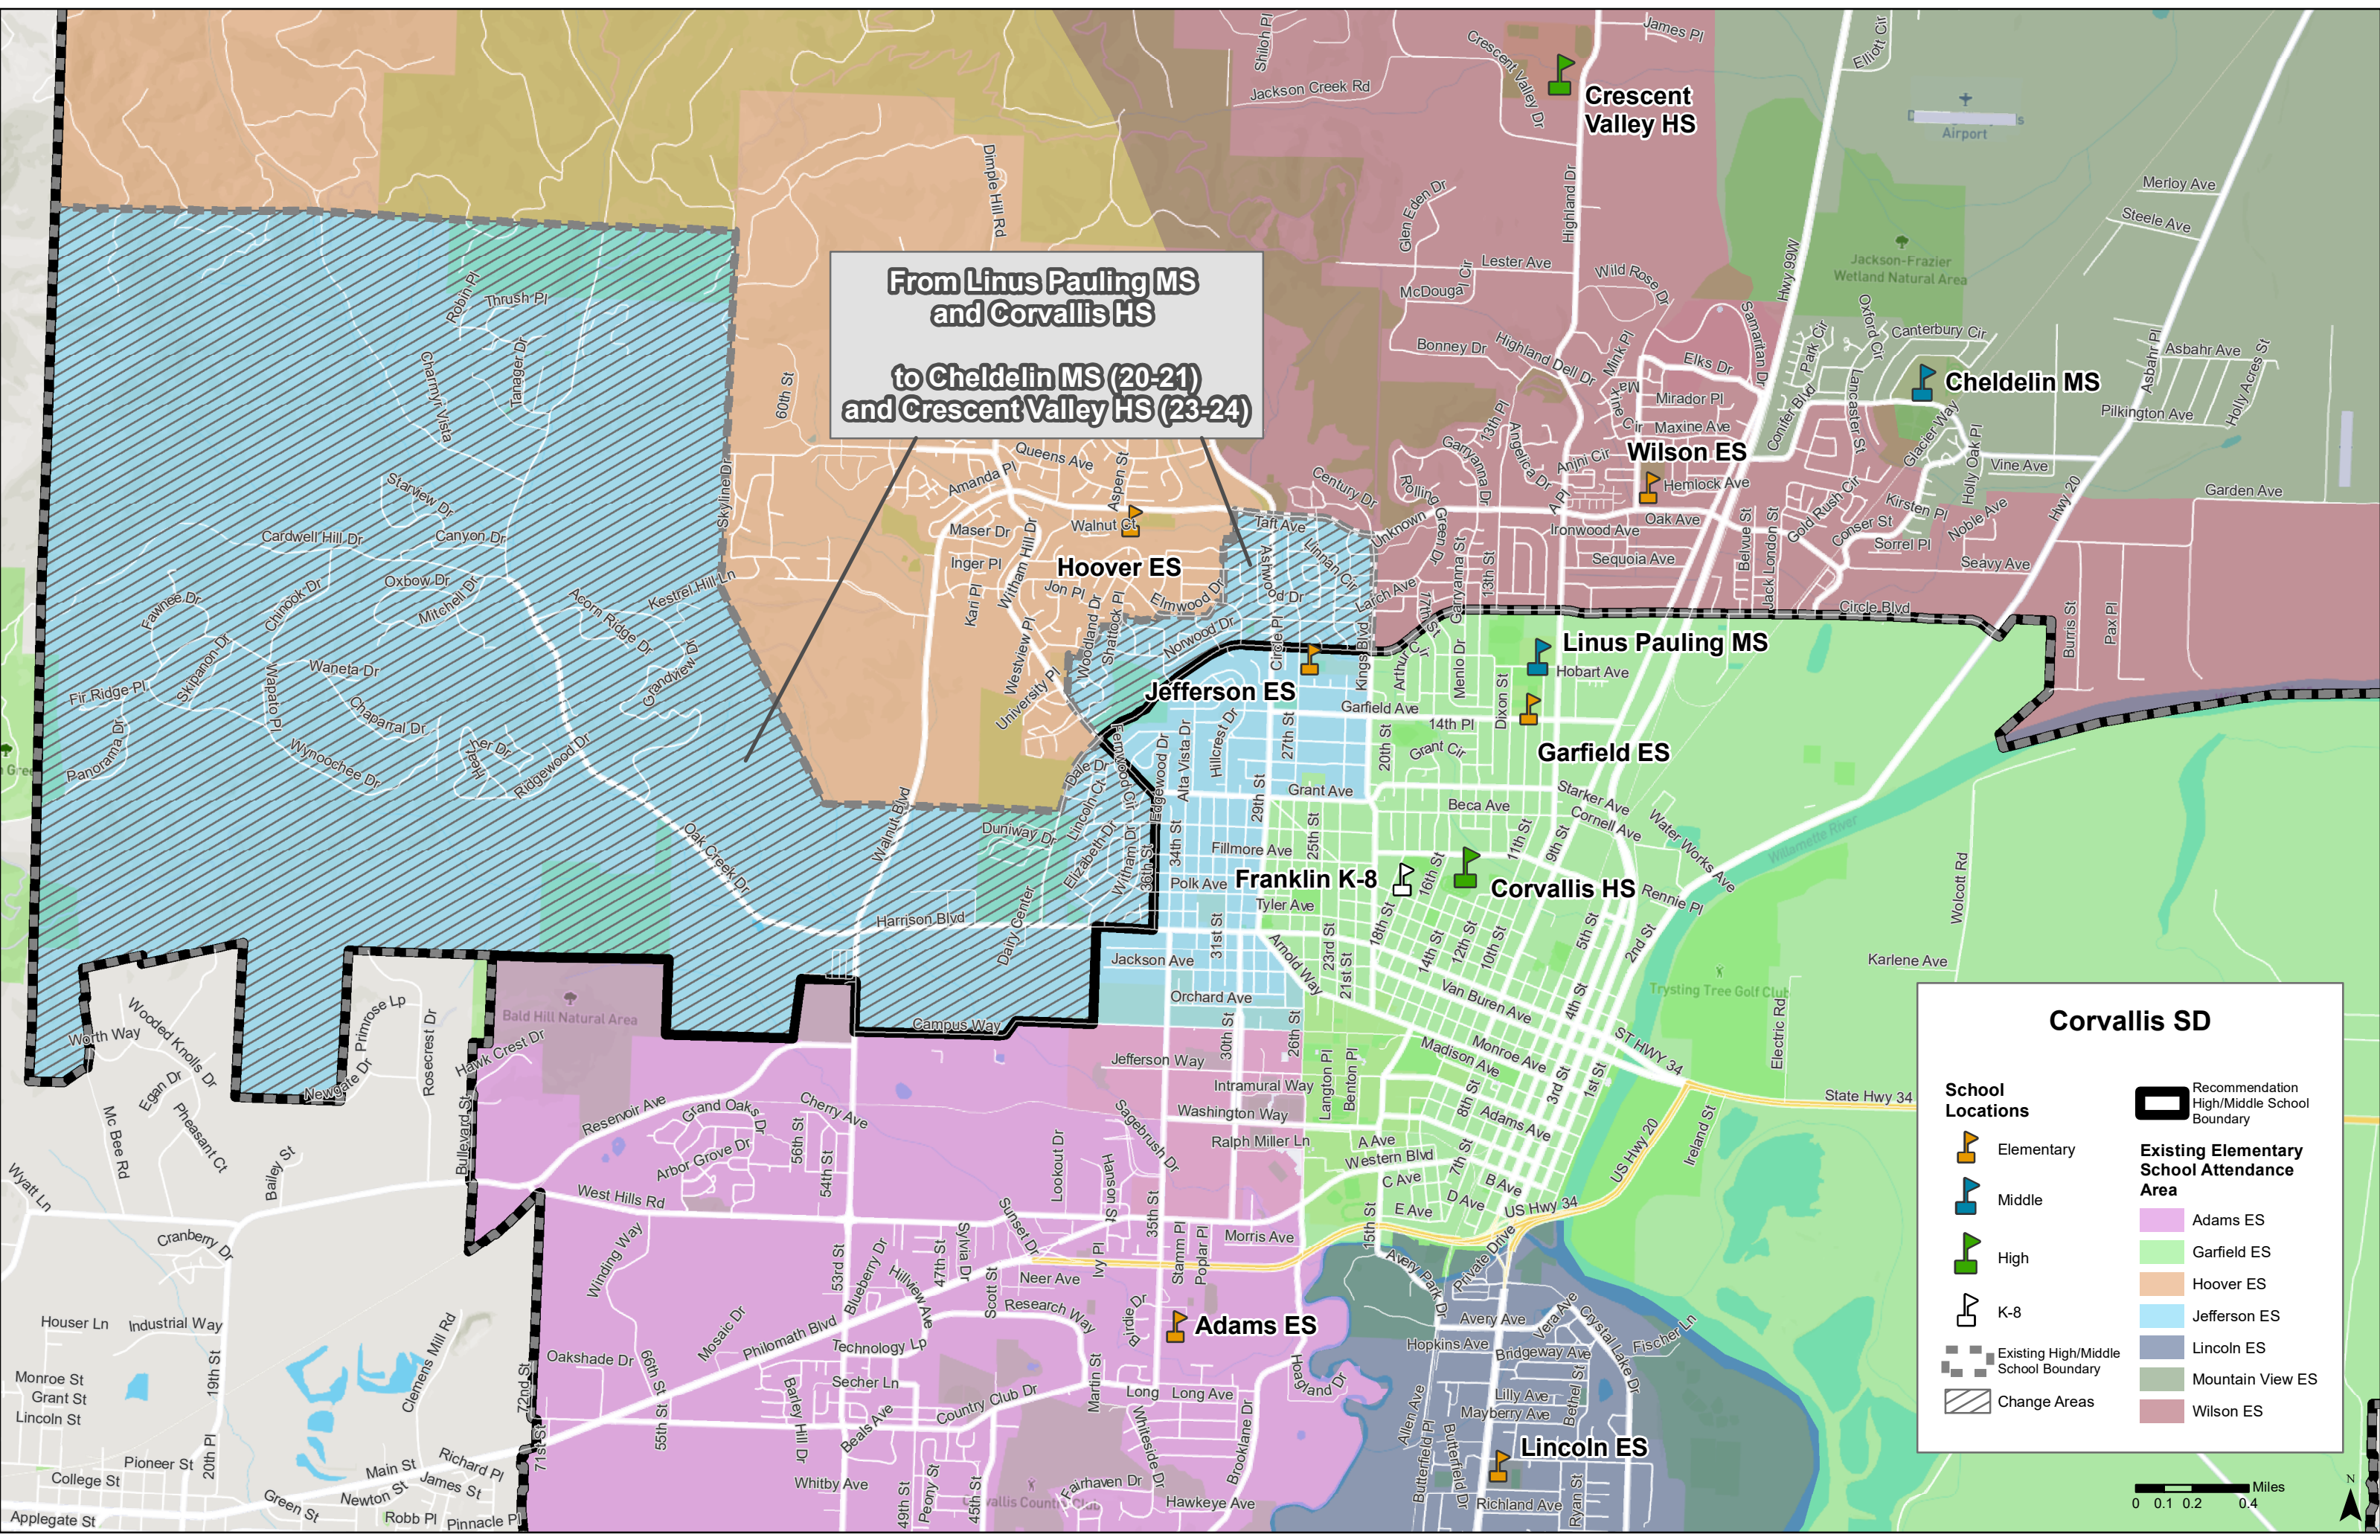

**From Linus Pauling MS
and Corvallis HS**

**to Cheldelin MS (20-21)
and Crescent Valley HS (23-24)**

Corvallis SD

School Locations	Elementary	Recommendation High/Middle School Boundary
Middle	Existing Elementary School Attendance Area	Adams ES
High	Garfield ES	Hoover ES
K-8	Jefferson ES	Lincoln ES
Existing High/Middle School Boundary	Mountain View ES	Wilson ES
Change Areas		