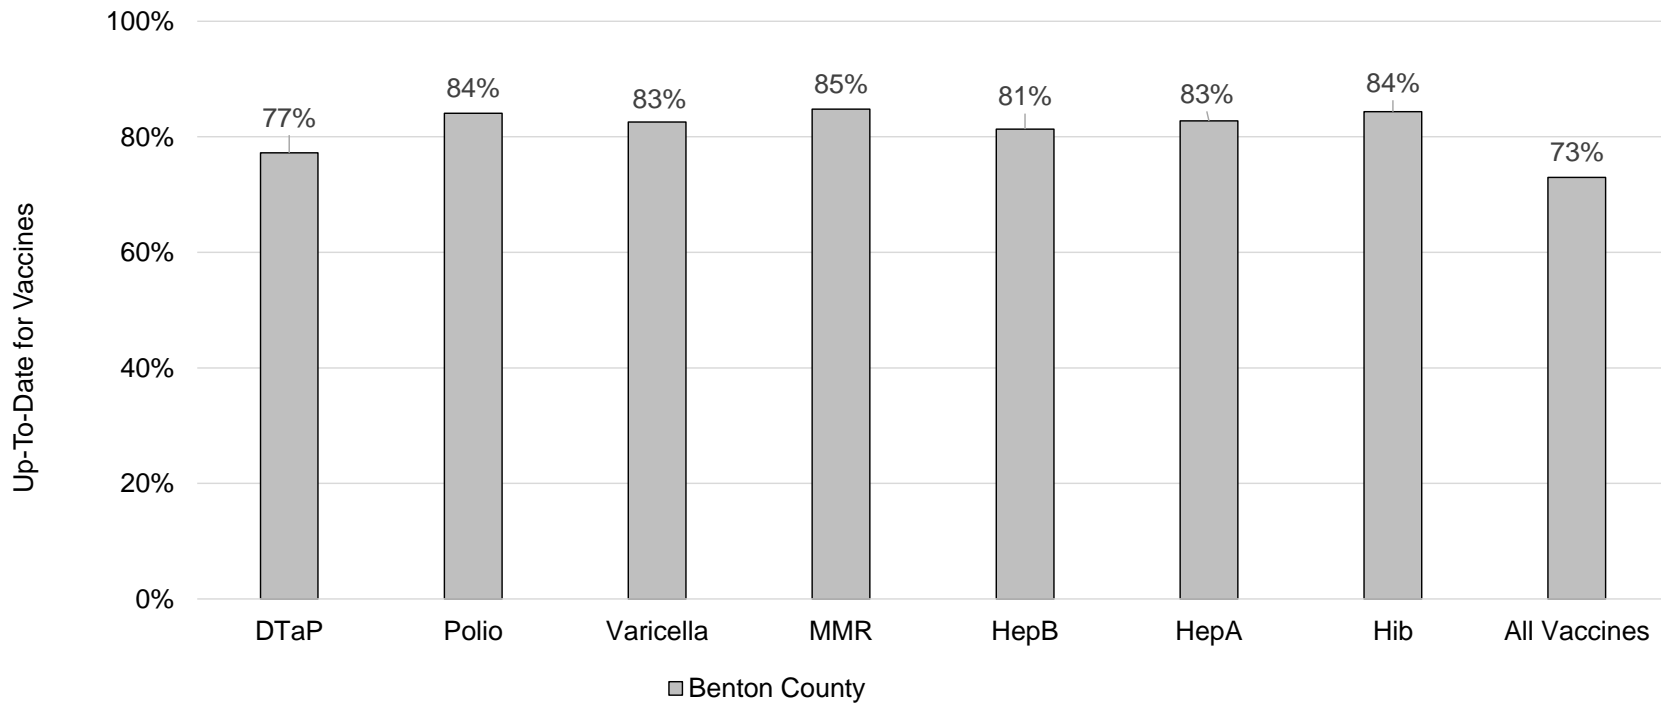

### How many school-age kids\* are up-to-date on vaccines in your county?

\*Kindergarten through 12th grade

Assessment date: 03/01/2021

Data source: Immunization Primary Review Summary Reports

■ Benton

### How many kids younger than school-age\* are up-to-date on vaccines in your county?

\*Children age 19 months as of 01/13/2021 through 5 years as of 09/01/2020

Assessment date: 03/01/2021

Data source: Oregon Alert IIS