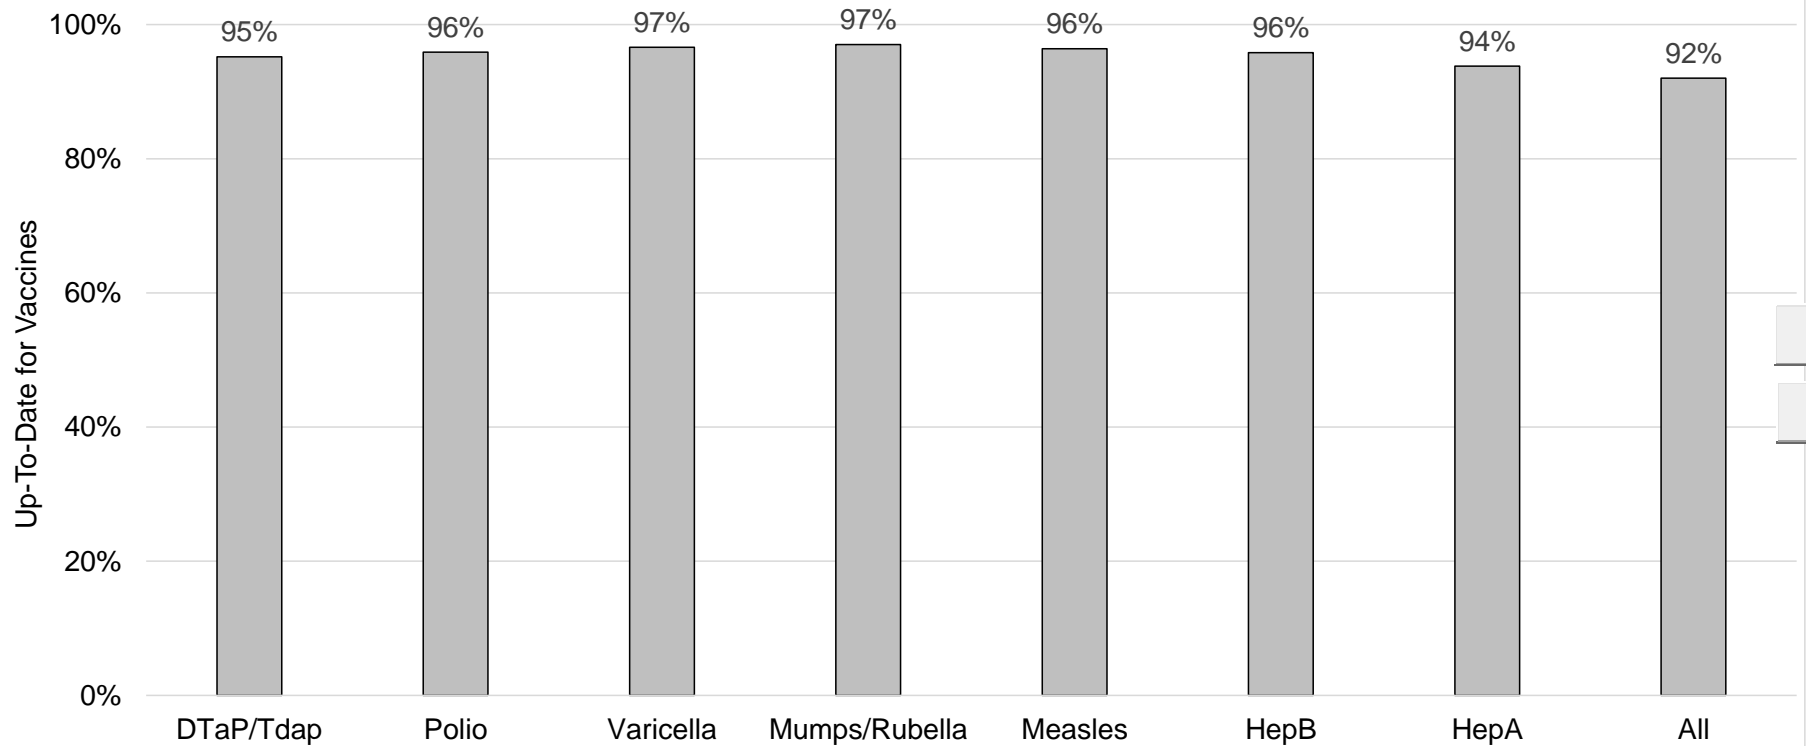

### How many school-age kids\* are up-to-date on vaccines in your county?

\*Kindergarten through 12th grade

Assessment date: 03/01/2021

Data source: Immunization Primary Review Summary Reports

■ Benton

### How many kids younger than school-age\* are up-to-date on vaccines in your county?

\*Children age 19 months as of 01/13/2021 through 5 years as of 09/01/2020

Assessment date: 03/01/2021

Data source: Oregon Alert IIS