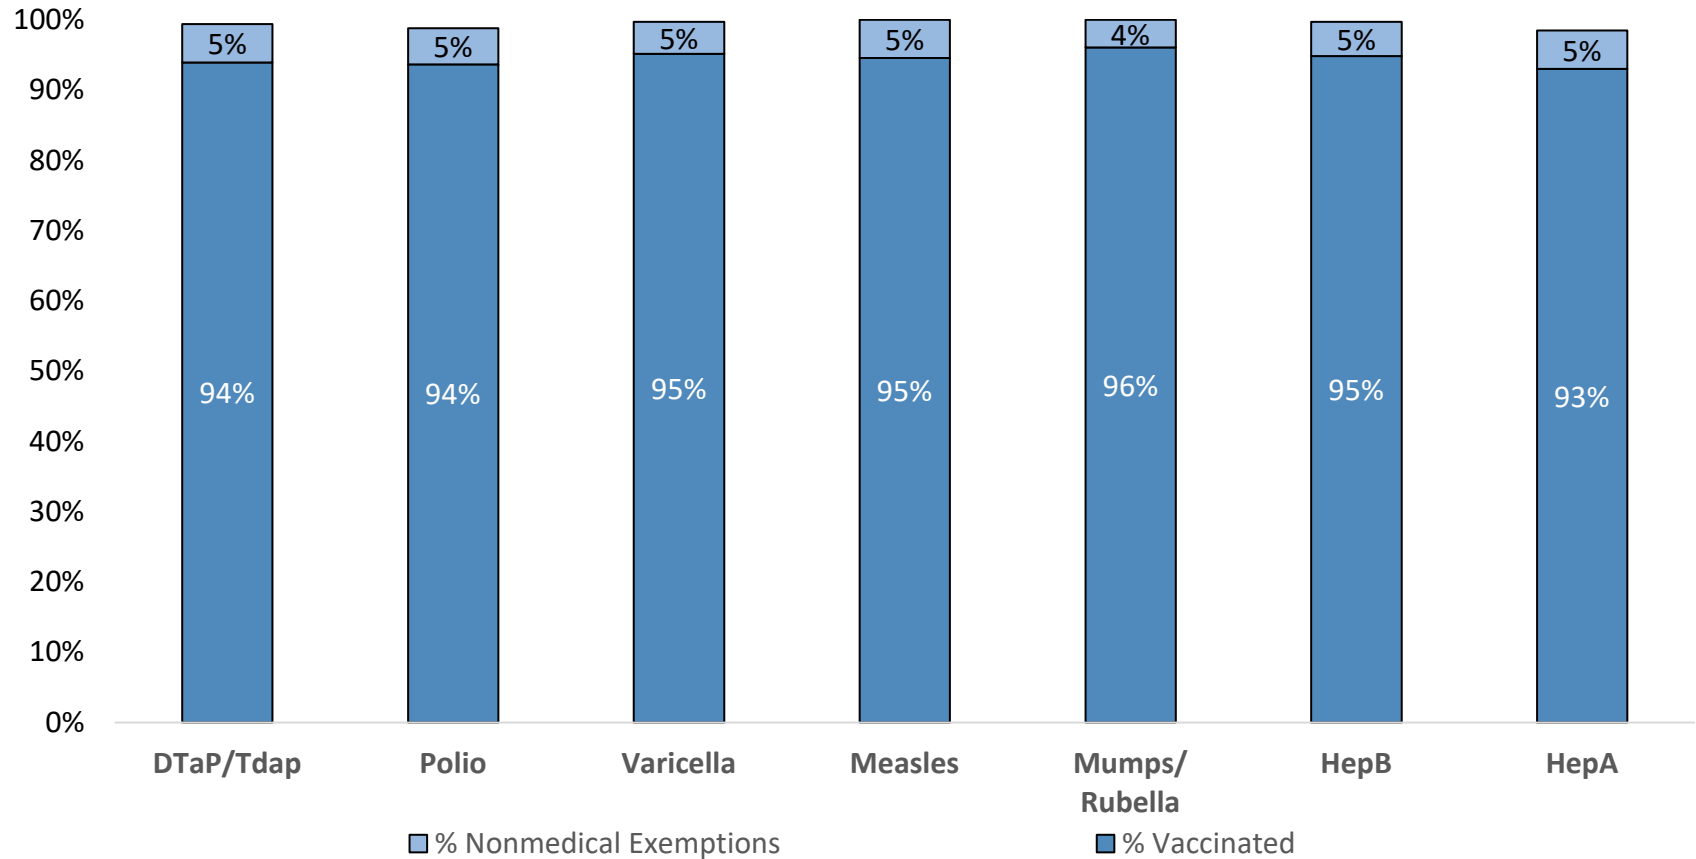

How many kids at Bessie Coleman Elementary School are vaccinated: March 2023*

Number of children at the school**:
 Percent of children with no immunization or exemption record:
 Percent of children with a medical exemption for one or more vaccine(s):

330
0%
0%

* Not all immunizations are required for all grades. These numbers may not total 100% if some children have medical exemptions, or are incomplete or in process with immunizations but do not need an exemption because they are on schedule.
 **There is/are also 0 child(ren) enrolled for whom immunizations are not required to be reported because their records are tracked by another site or they attend fewer than 5 days per year.