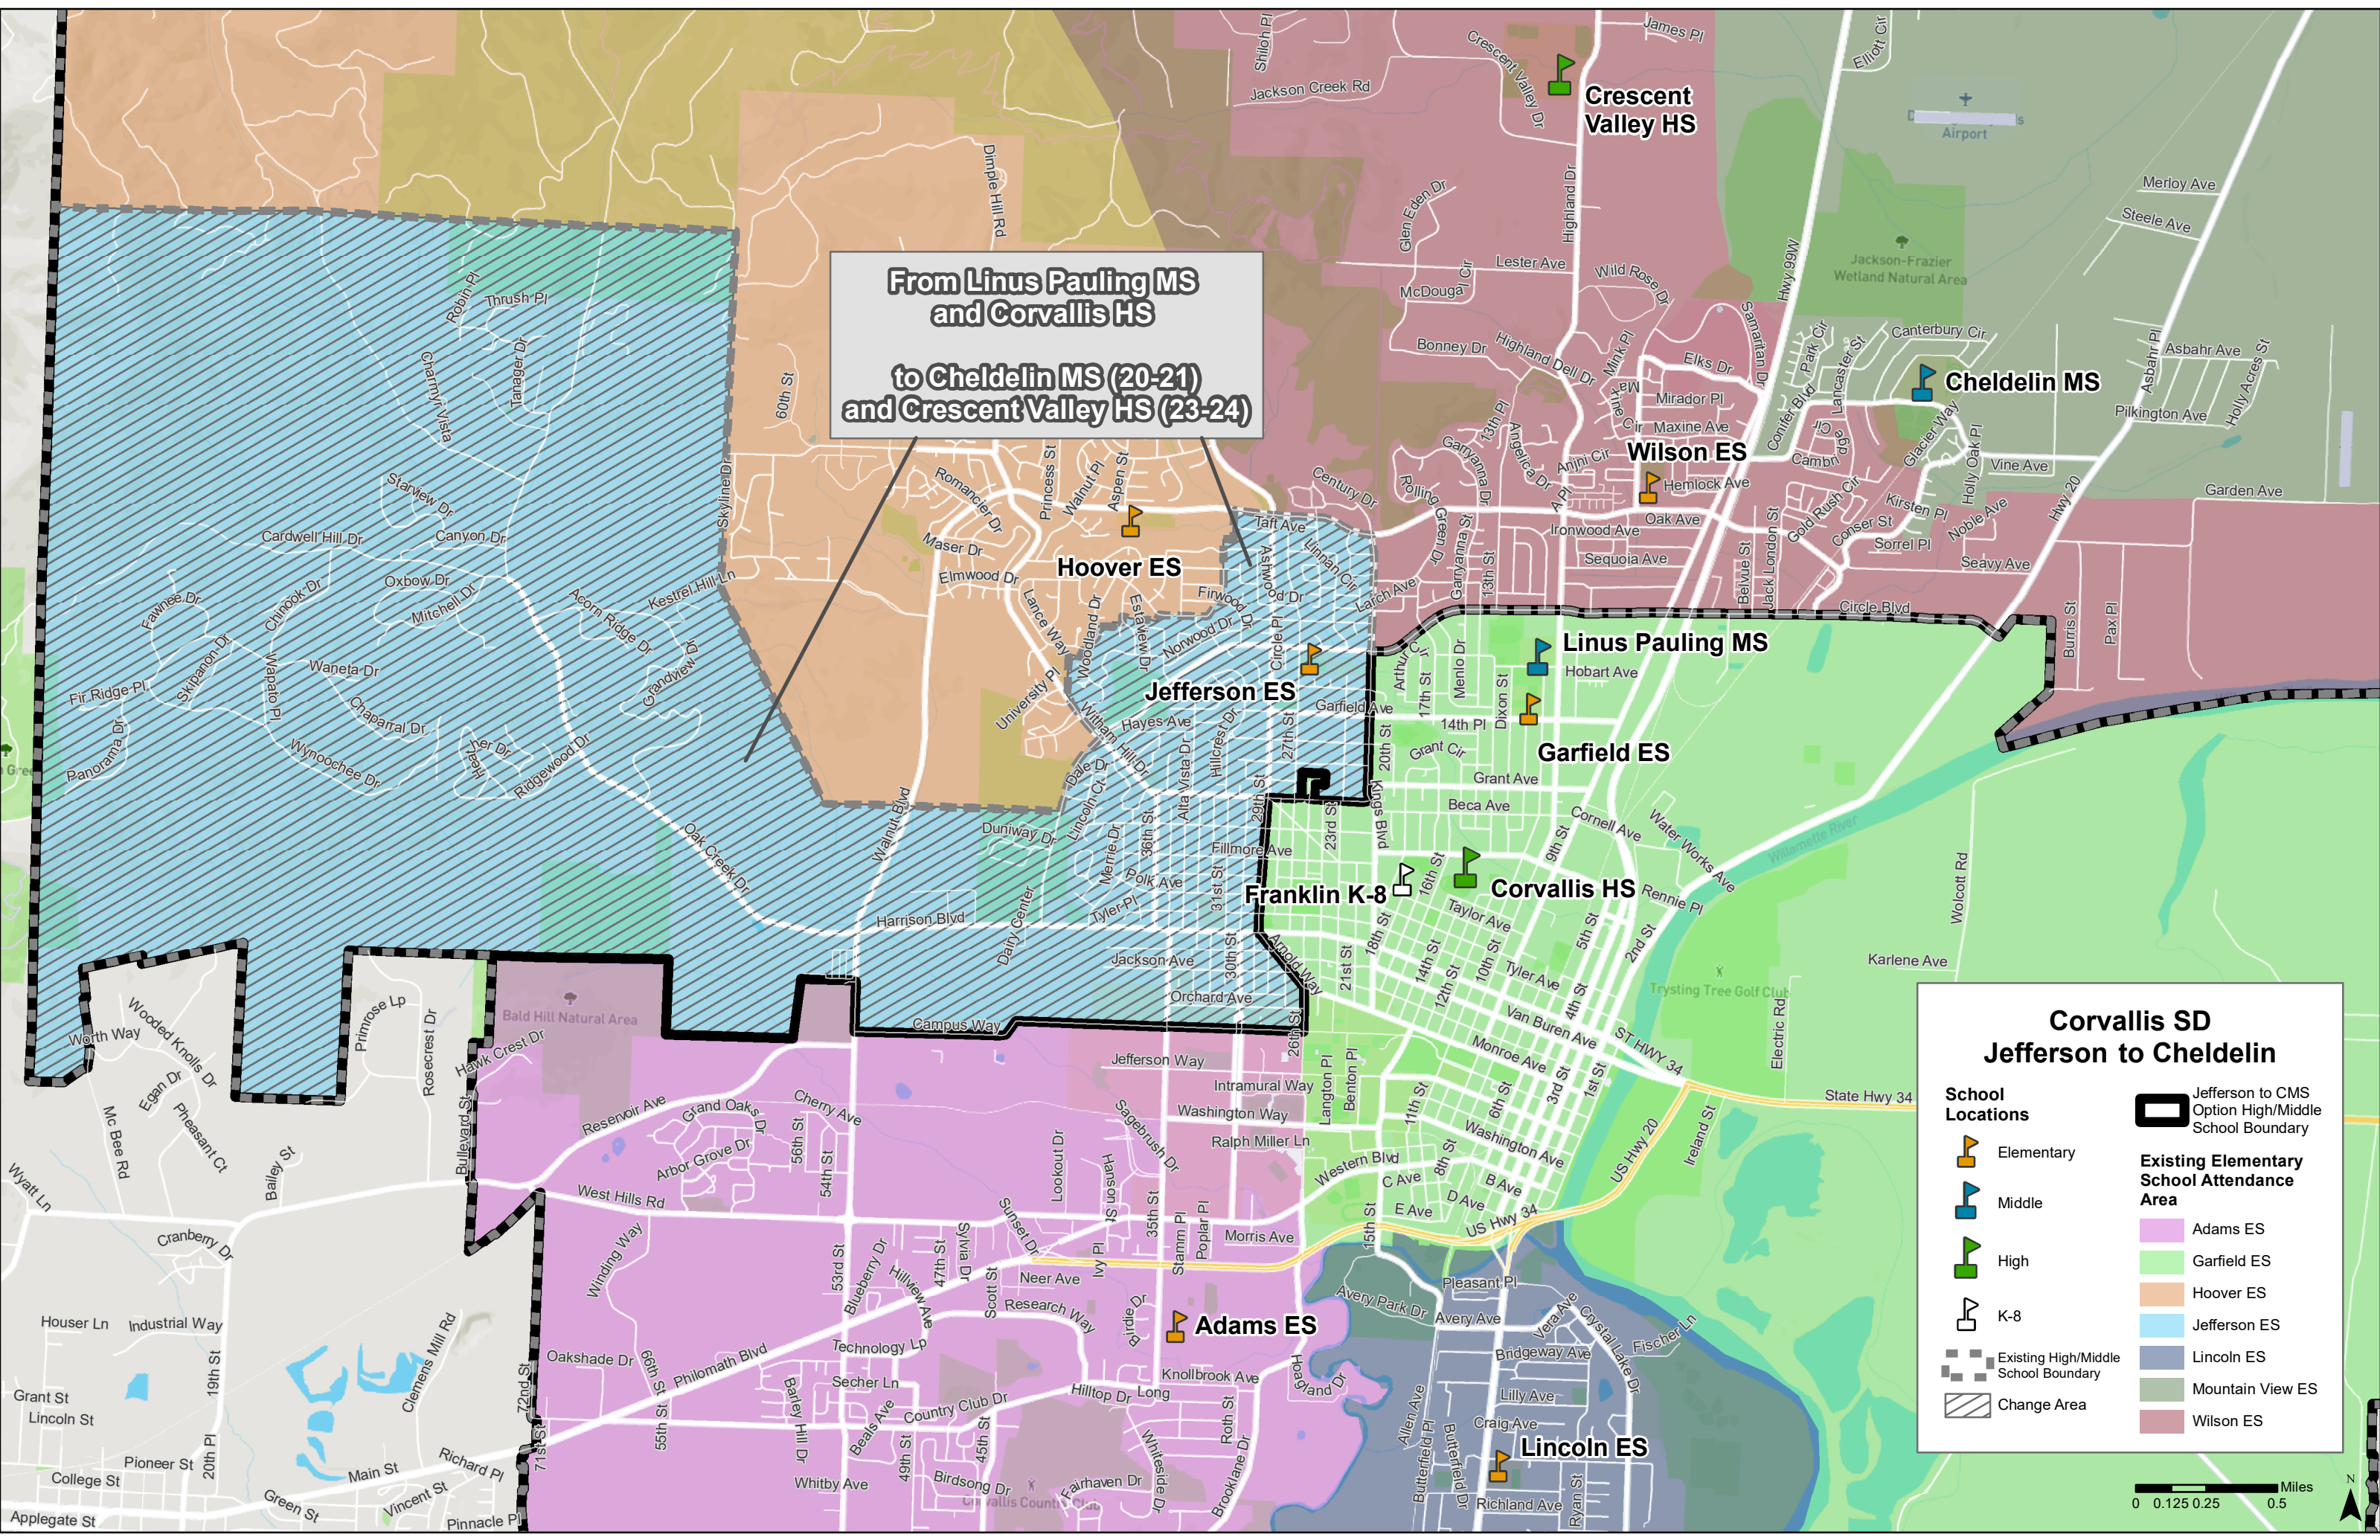

**From Linus Pauling MS
and Corvallis HS**

**to Cheldelin MS (20-21)
and Crescent Valley HS (23-24)**

Corvallis SD Jefferson to Cheldelin

School Locations	Jefferson to CMS Option High/Middle School Boundary
Elementary	Existing Elementary School Attendance Area
Middle	Adams ES
High	Garfield ES
K-8	Hoover ES
Existing High/Middle School Boundary	Jefferson ES
Change Area	Lincoln ES
	Mountain View ES
	Wilson ES