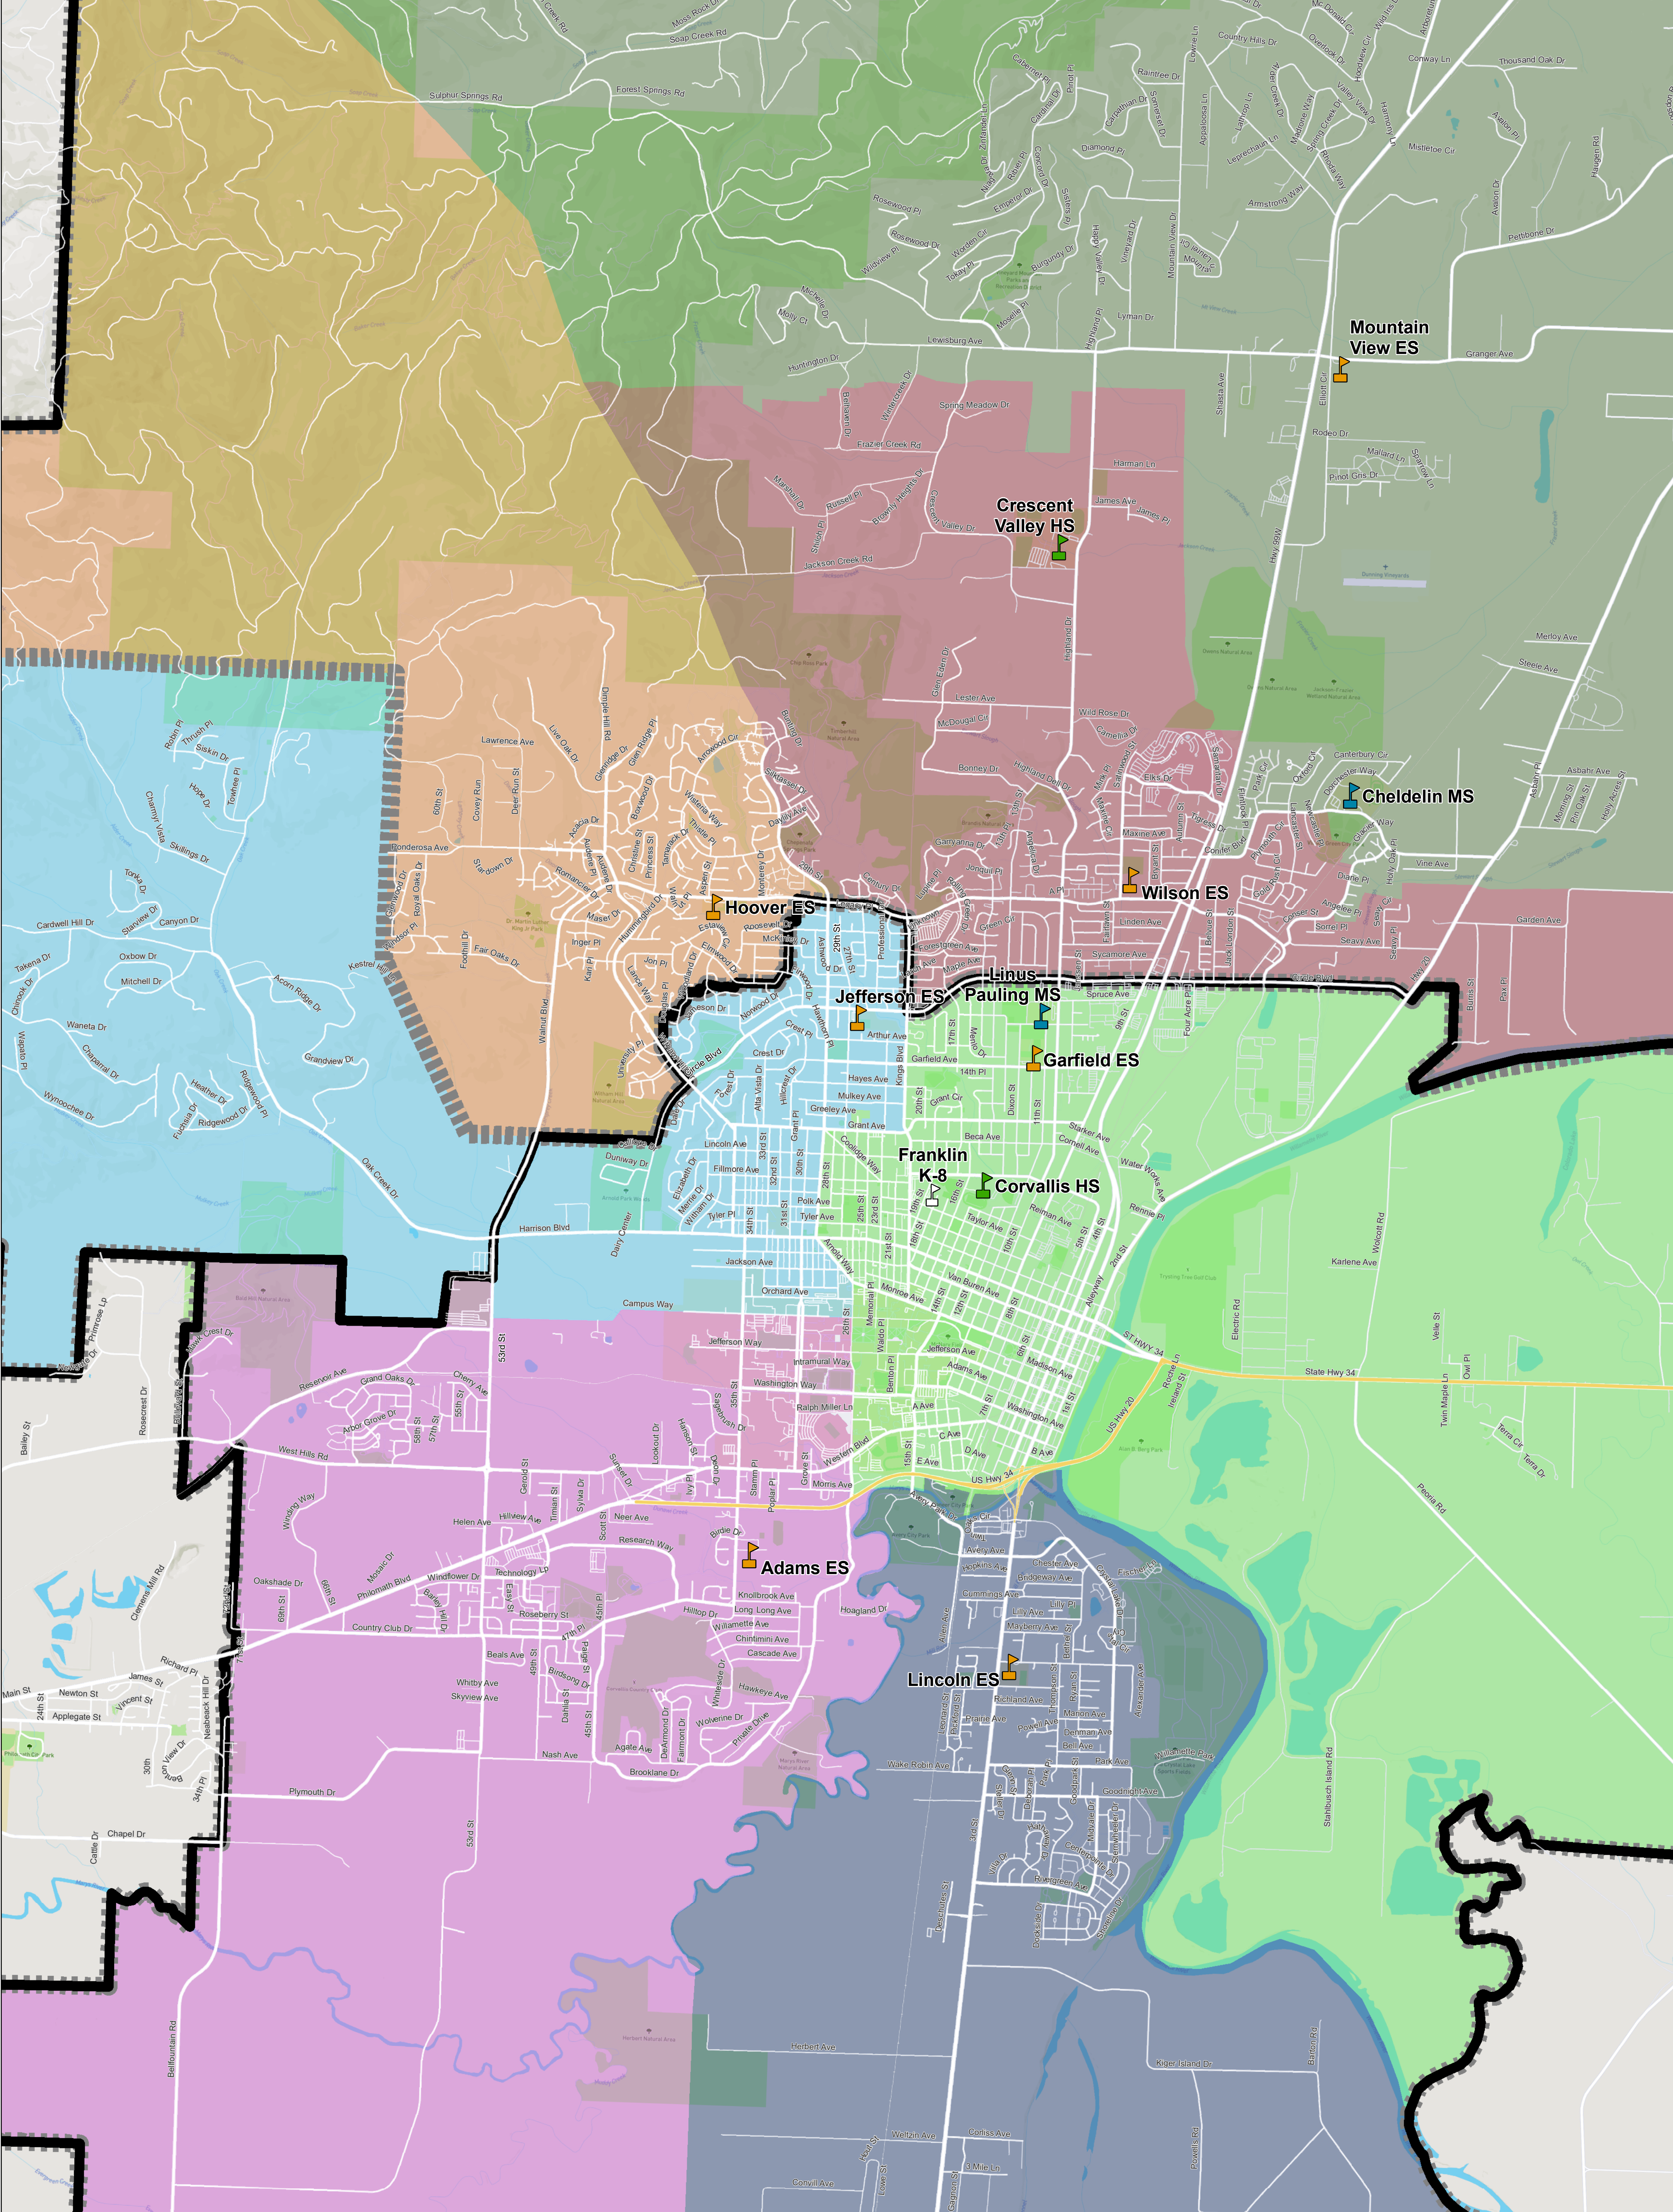

## Middle & High School Boundaries: Scenario 1

- |  |  |   |  |
|--|--|---|--|
|  Elementary |  Middle & High School Scenario 1 Boundaries |  Elementary School Attendance Areas (Existing) |  Jefferson ES     |
|  Middle     |  Middle & High School Existing Boundary     |  Adams ES                                      |  Lincoln ES       |
|  High       |  |  Garfield ES                                   |  Mountain View ES |
|  K-8        |  |  Hoover ES                                     |  Wilson ES        |

0 0.25 0.5 1 Miles

**Corvallis**  
SCHOOL DISTRICT

## Middle & High School Boundaries: Scenario 2

- |            |  |   |                  |
|------------|--|---|------------------|
| Elementary | Middle & High School Scenario 2 Boundary | Elementary School Attendance Areas (Existing) | Jefferson ES     |
| Middle     | Middle & High School Existing Boundary   | Adams ES                                      | Lincoln ES       |
| High       |  | Garfield ES                                   | Mountain View ES |
| K-8        |  | Hoover ES                                     | Wilson ES        |

### Middle & High School Boundaries: Scenario 3

- |                         |  |  |                  |
|-------------------------|--|--|------------------|
| <b>School Locations</b> | Middle & High School Scenario 3 Boundary | <b>Elementary School Attendance Areas (Existing)</b> | Jefferson ES     |
| Elementary              | Middle & High School Existing Boundary   | Adams ES   | Lincoln ES       |
| Middle                  |  | Garfield ES  | Mountain View ES |
| High                    |  | Hoover ES  | Wilson ES        |
| K-8                     |  |  |                  |