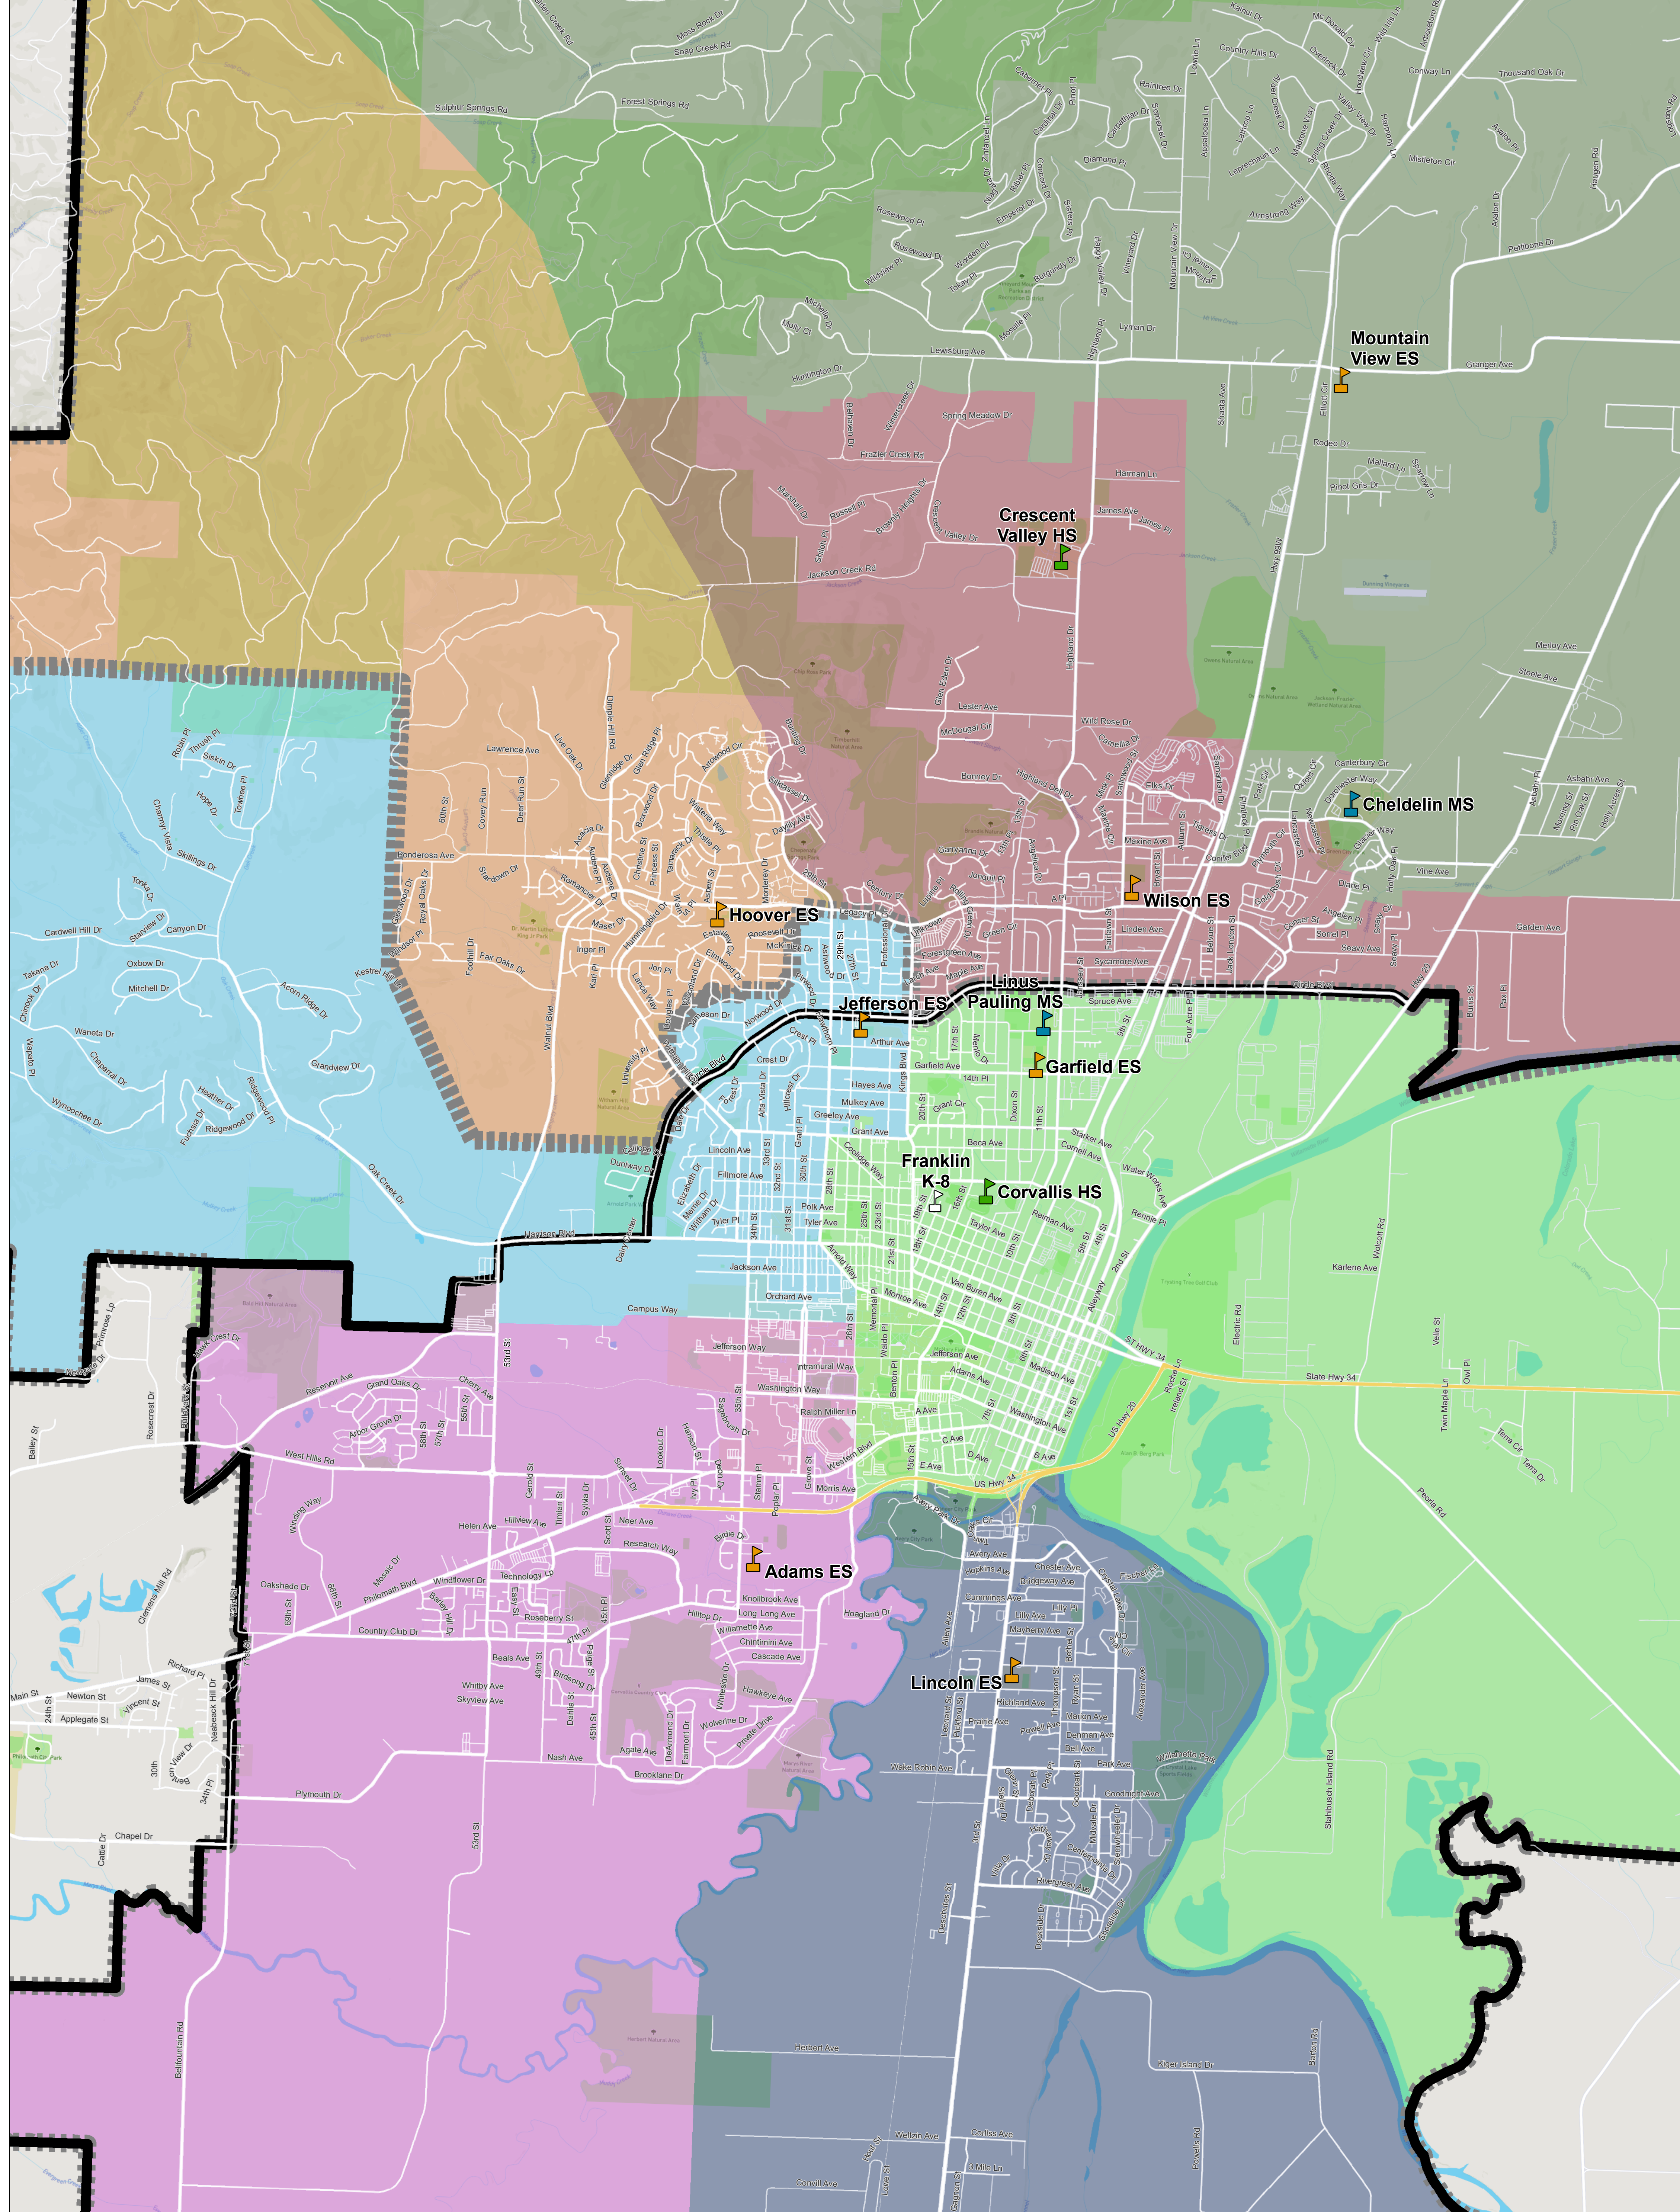

## Middle & High School Boundaries: Scenario 1

- |  |  |   |  |
|--|--|---|--|
|  Elementary |  Middle & High School Scenario 1 Boundaries |  Elementary School Attendance Areas (Existing) |  Jefferson ES     |
|  Middle     |  Middle & High School Existing Boundary     |  Adams ES                                      |  Lincoln ES       |
|  High       |  |  Garfield ES                                   |  Mountain View ES |
|  K-8        |  |  Hoover ES                                     |  Wilson ES        |

0 0.25 0.5 1 Miles

**Corvallis**  
SCHOOL DISTRICT

## Middle & High School Boundaries: Scenario 2

- |            |  |   |                  |
|------------|--|---|------------------|
| Elementary | Middle & High School Scenario 2 Boundary | Elementary School Attendance Areas (Existing) | Jefferson ES     |
| Middle     | Middle & High School Existing Boundary   | Adams ES                                      | Lincoln ES       |
| High       |  | Garfield ES                                   | Mountain View ES |
| K-8        |  | Hoover ES                                     | Wilson ES        |

### Middle & High School Boundaries: Scenario 3

- |                         |  |  |                  |
|-------------------------|--|--|------------------|
| <b>School Locations</b> | Middle & High School Scenario 3 Boundary | <b>Elementary School Attendance Areas (Existing)</b> | Jefferson ES     |
| Elementary              | Middle & High School Existing Boundary   | Adams ES   | Lincoln ES       |
| Middle                  |  | Garfield ES  | Mountain View ES |
| High                    |  | Hoover ES  | Wilson ES        |
| K-8                     |  |  |                  |