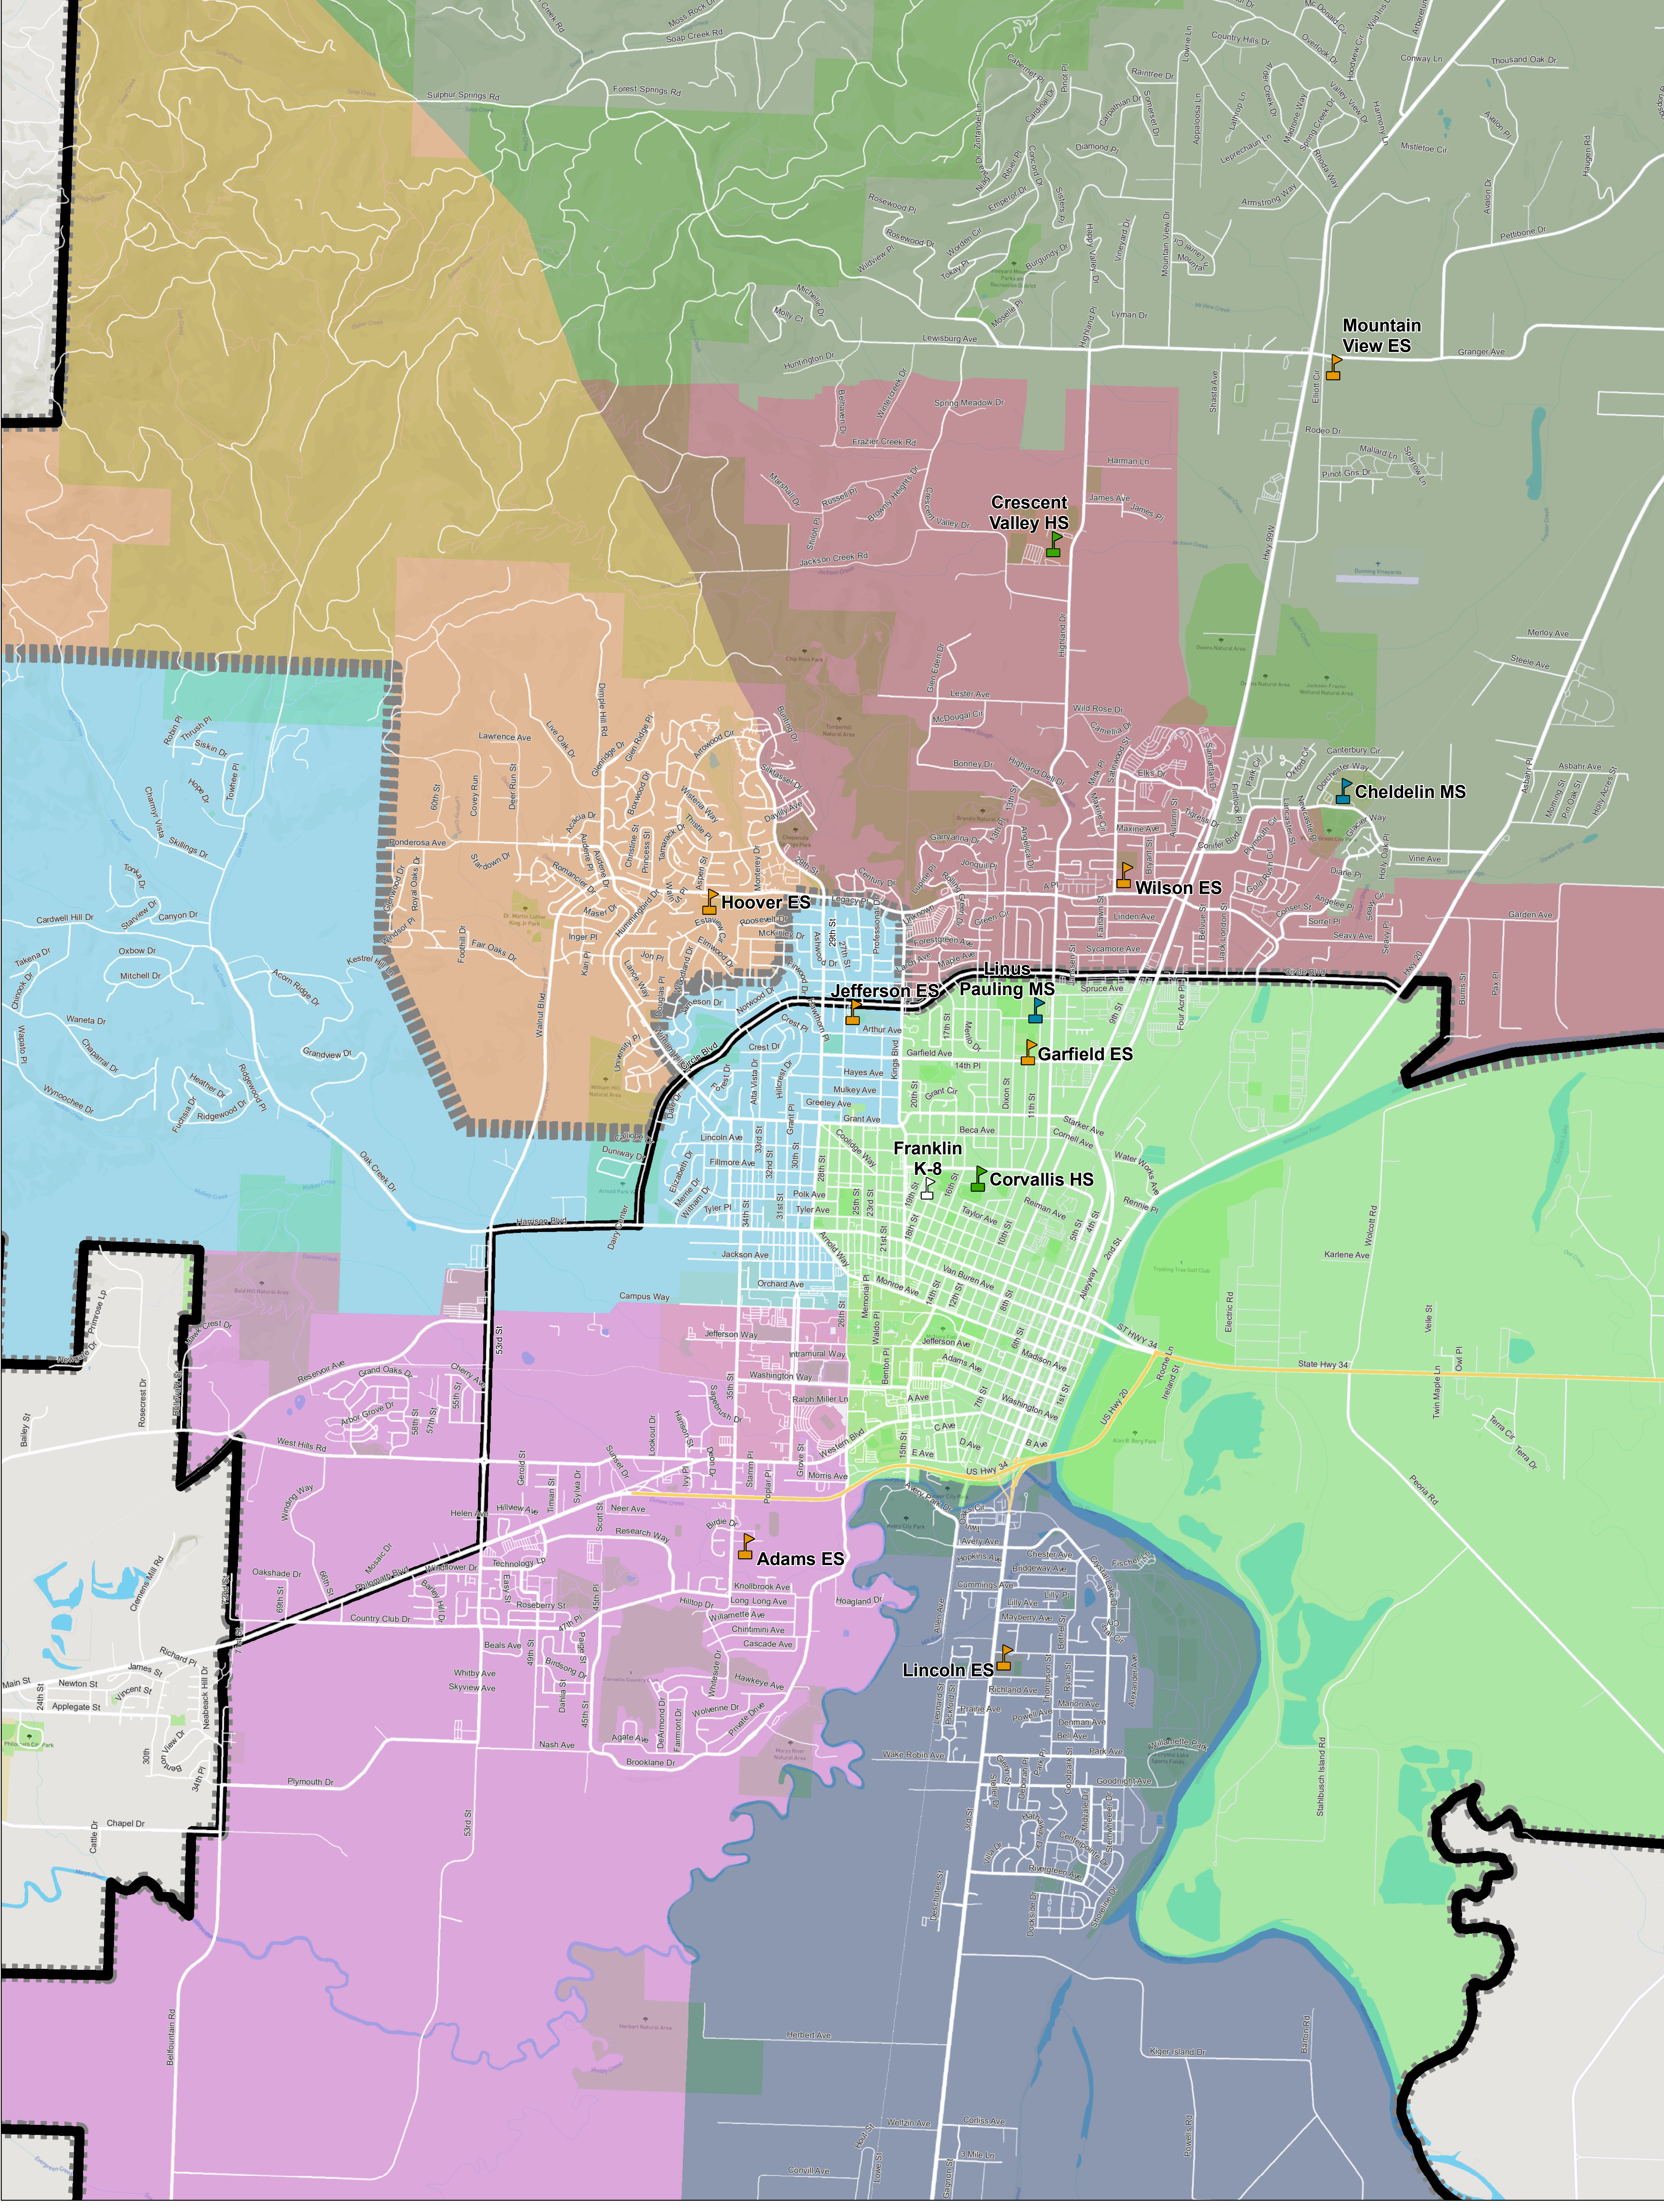

## Middle & High School Boundaries: Scenario 1

- |  |  |   |  |
|--|--|---|--|
|  Elementary |  Middle & High School Scenario 1 Boundaries |  Elementary School Attendance Areas (Existing) |  Jefferson ES     |
|  Middle     |  Middle & High School Existing Boundary     |  Adams ES                                      |  Lincoln ES       |
|  High       |  |  Garfield ES                                   |  Mountain View ES |
|  K-8        |  |  Hoover ES                                     |  Wilson ES        |

0 0.25 0.5 1 Miles

**Corvallis**  
SCHOOL DISTRICT

## Middle & High School Boundaries: Scenario 2

- |            |  |   |                  |
|------------|--|---|------------------|
| Elementary | Middle & High School Scenario 2 Boundary | Elementary School Attendance Areas (Existing) | Jefferson ES     |
| Middle     | Middle & High School Existing Boundary   | Adams ES                                      | Lincoln ES       |
| High       |  | Garfield ES                                   | Mountain View ES |
| K-8        |  | Hoover ES                                     | Wilson ES        |

### Middle & High School Boundaries: Scenario 3

- |                         |  |  |                  |
|-------------------------|--|--|------------------|
| <b>School Locations</b> | Middle & High School Scenario 3 Boundary | <b>Elementary School Attendance Areas (Existing)</b> | Jefferson ES     |
| Elementary              | Middle & High School Existing Boundary   | Adams ES   | Lincoln ES       |
| Middle                  |  | Garfield ES  | Mountain View ES |
| High                    |  | Hoover ES  | Wilson ES        |
| K-8                     |  |  |                  |