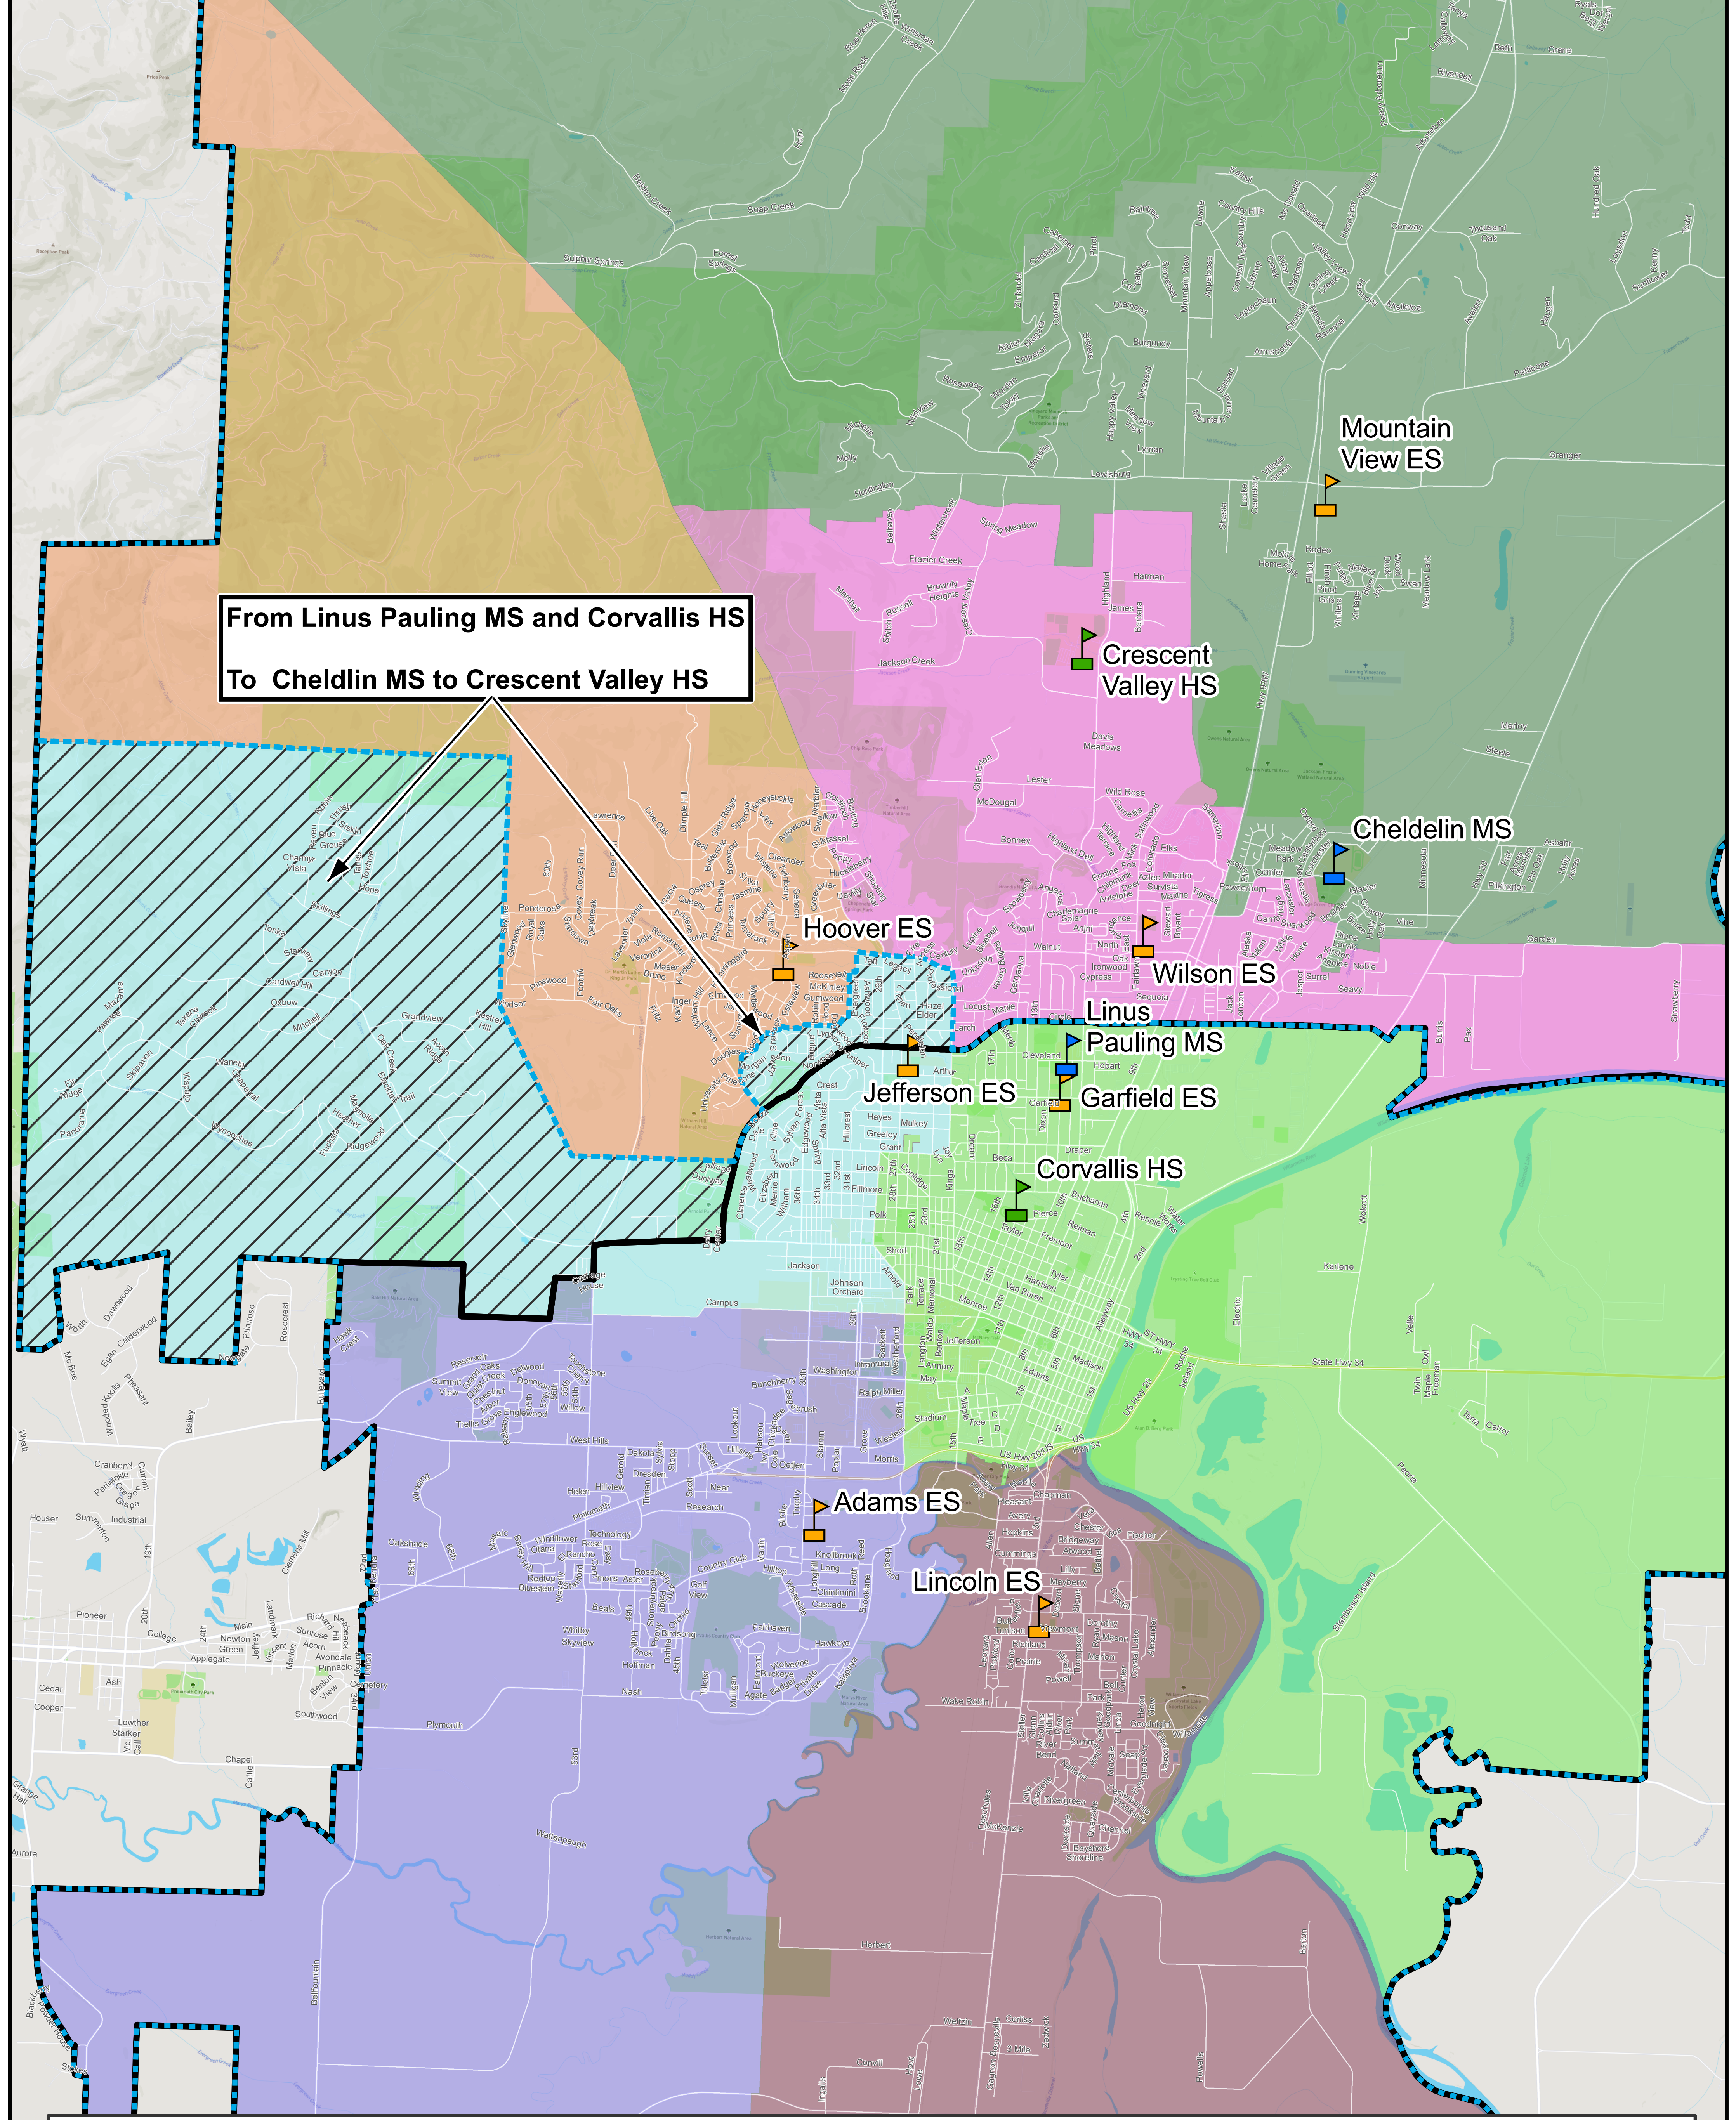

**From Linus Pauling MS and Corvallis HS
To Cheldlin MS to Crescent Valley HS**

Corvallis School District:

Boundary Review Task Force Working Map 2

School Locations

- Elementary School
- High School
- Middle School

Existing Elementary Attendance Areas

- Adams ES
- Garfield ES
- Hoover ES
- Jefferson ES
- Lincoln ES
- Mountain View ES
- Wilson ES

Existing Middle & High School Attendance Areas

- Existing Middle & High School Attendance Areas
- Middle & High School Task Force Working Map 2 Attendance Areas

Middle & High School Change Areas

- Middle & High School Change Areas

Elementary school boundary changes are no longer under consideration only Middle and High School boundaries.