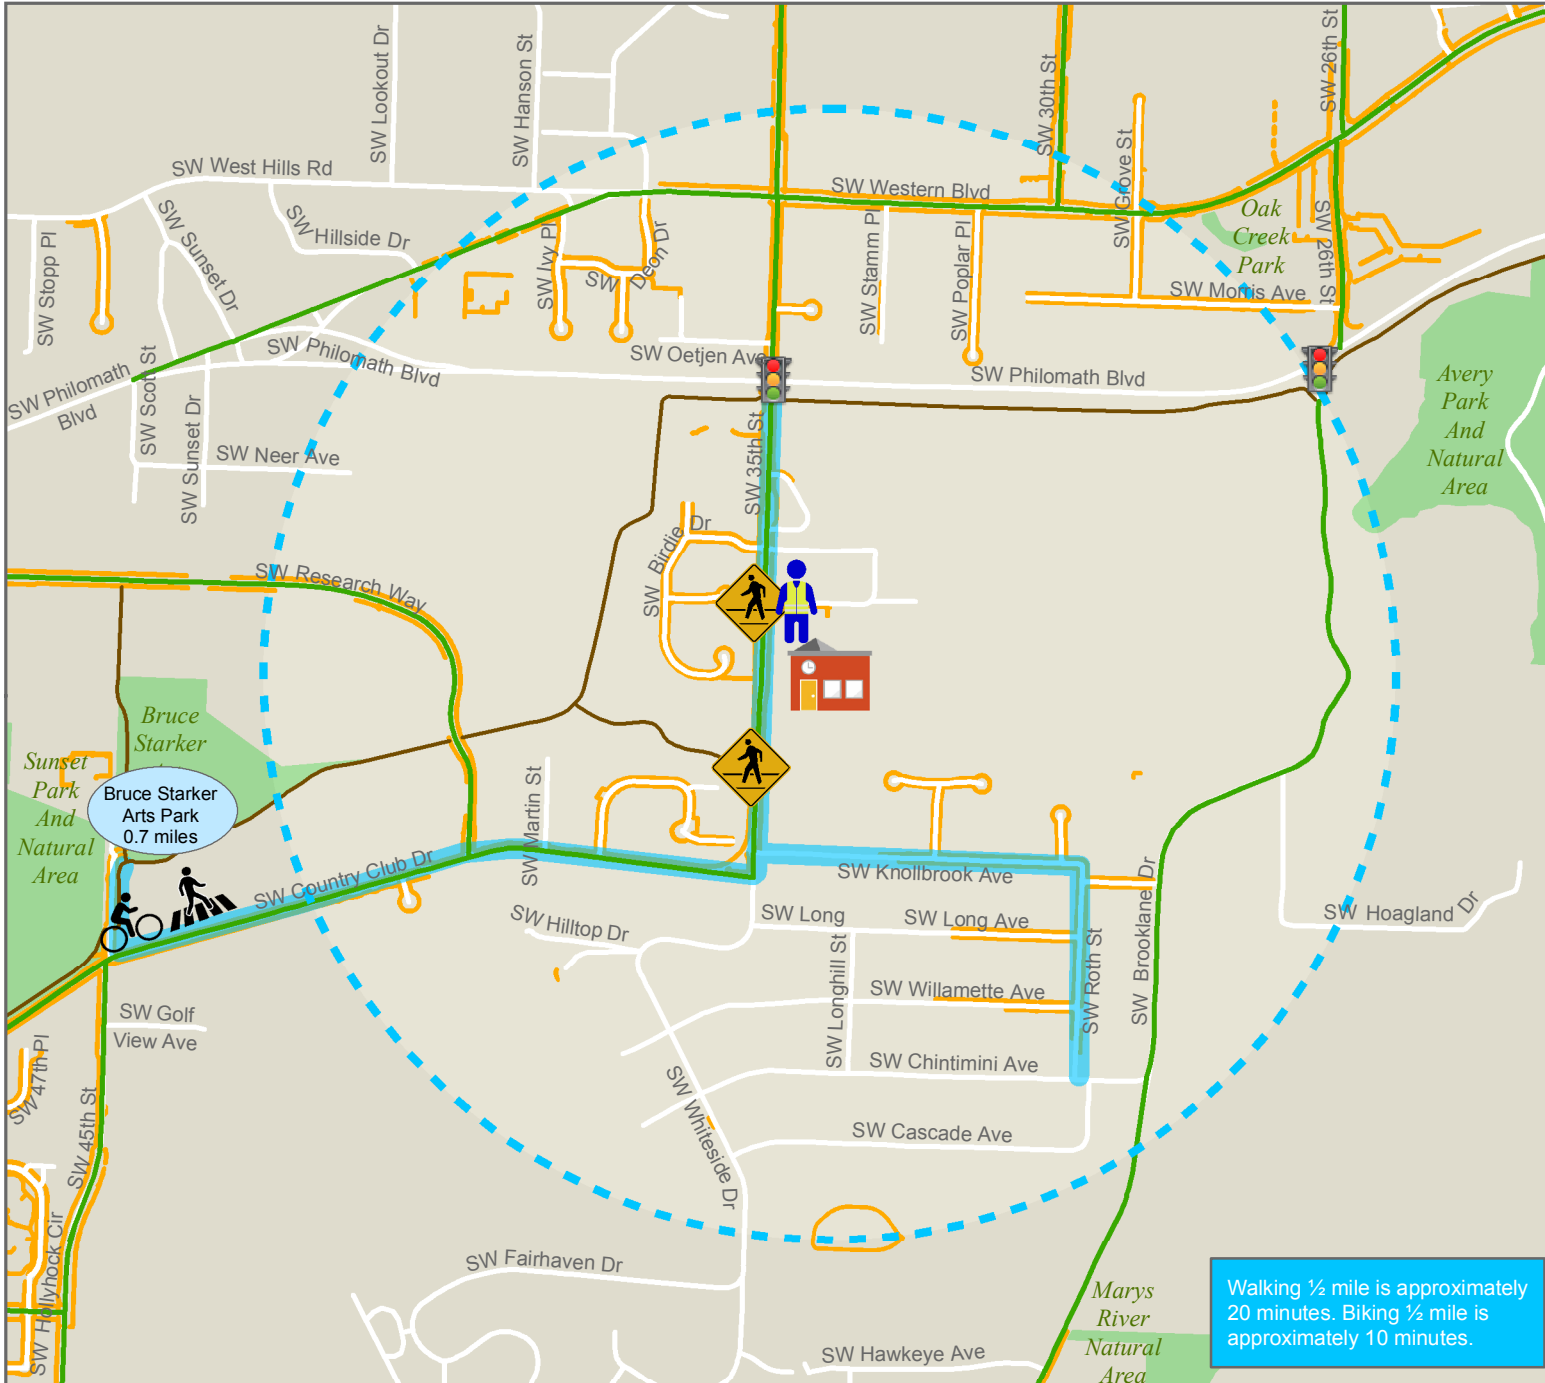

# Adams School - 1615 SW 35th Street

**Corvallis**  
SCHOOL DISTRICT

Parents are encouraged to walk or bike with students and use this map as a tool to identify routes to and from school. Parents are responsible for choosing the safest route based on their knowledge of infrastructure/conditions on the route as well as the pedestrian or bike skills of their child(ren).

-  Adams School
-  Walk/Bike Link-Up Site
-  Safety Patrol
-  Marked Crosswalk
-  Recommended Walk/Bike Routes
-  Bike Lane
-  Sidewalk
-  Paved Multi-Use Path
-  Half Mile from School
-  Park
-  Traffic Signal