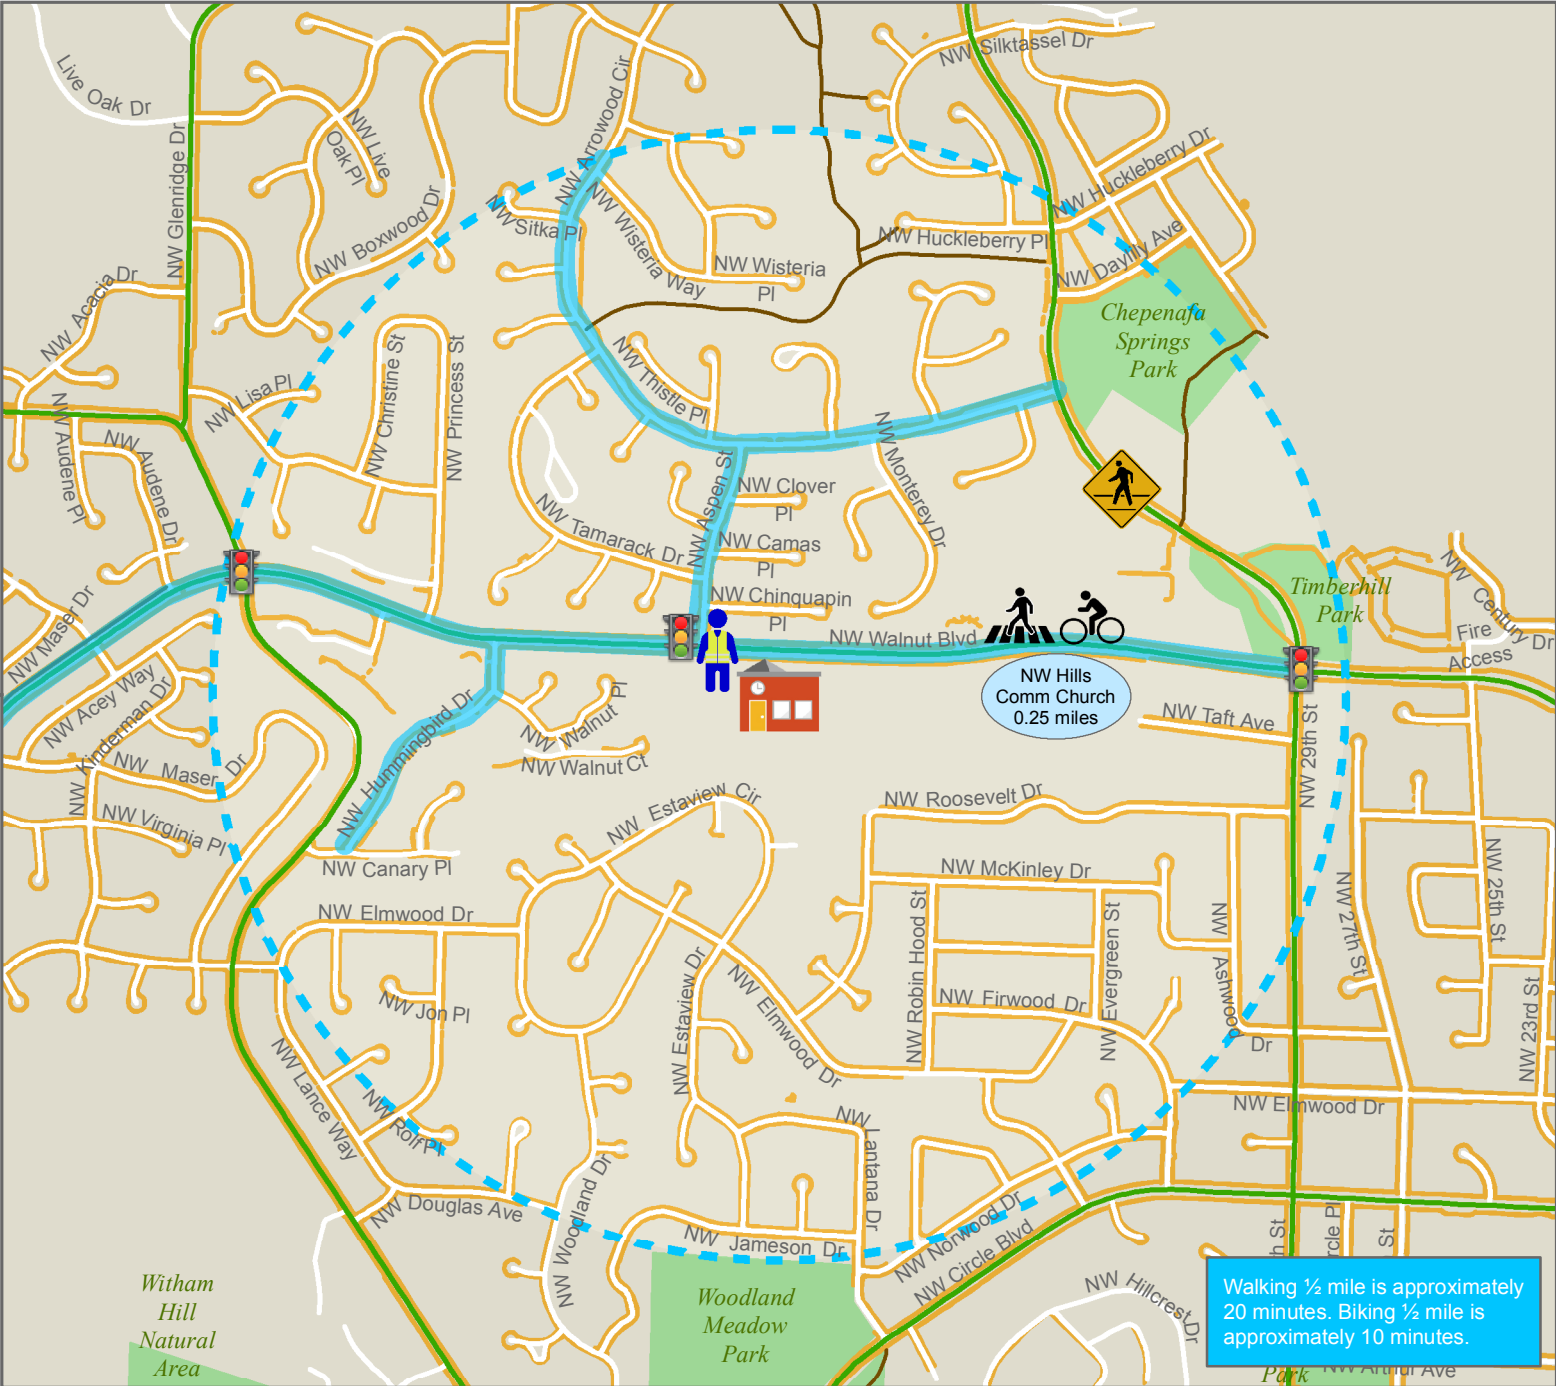

Bessie Coleman School - 3838 NW Walnut Blvd

Corvallis
SCHOOL DISTRICT

Parents are encouraged to walk or bike with students and use this map as a tool to identify routes to and from school. Parents are responsible for choosing the safest route based on their knowledge of infrastructure/conditions on the route as well as the pedestrian or bike skills of their child(ren).

- Bessie Coleman School
- Walk/Bike Link-Up Site
- Safety Patrol
- Marked Crosswalk
- Recommended Walk/Bike Routes
- Bike Lane
- Sidewalk
- Paved Multi-Use Path
- Half Mile from School
- Park
- Traffic Signal