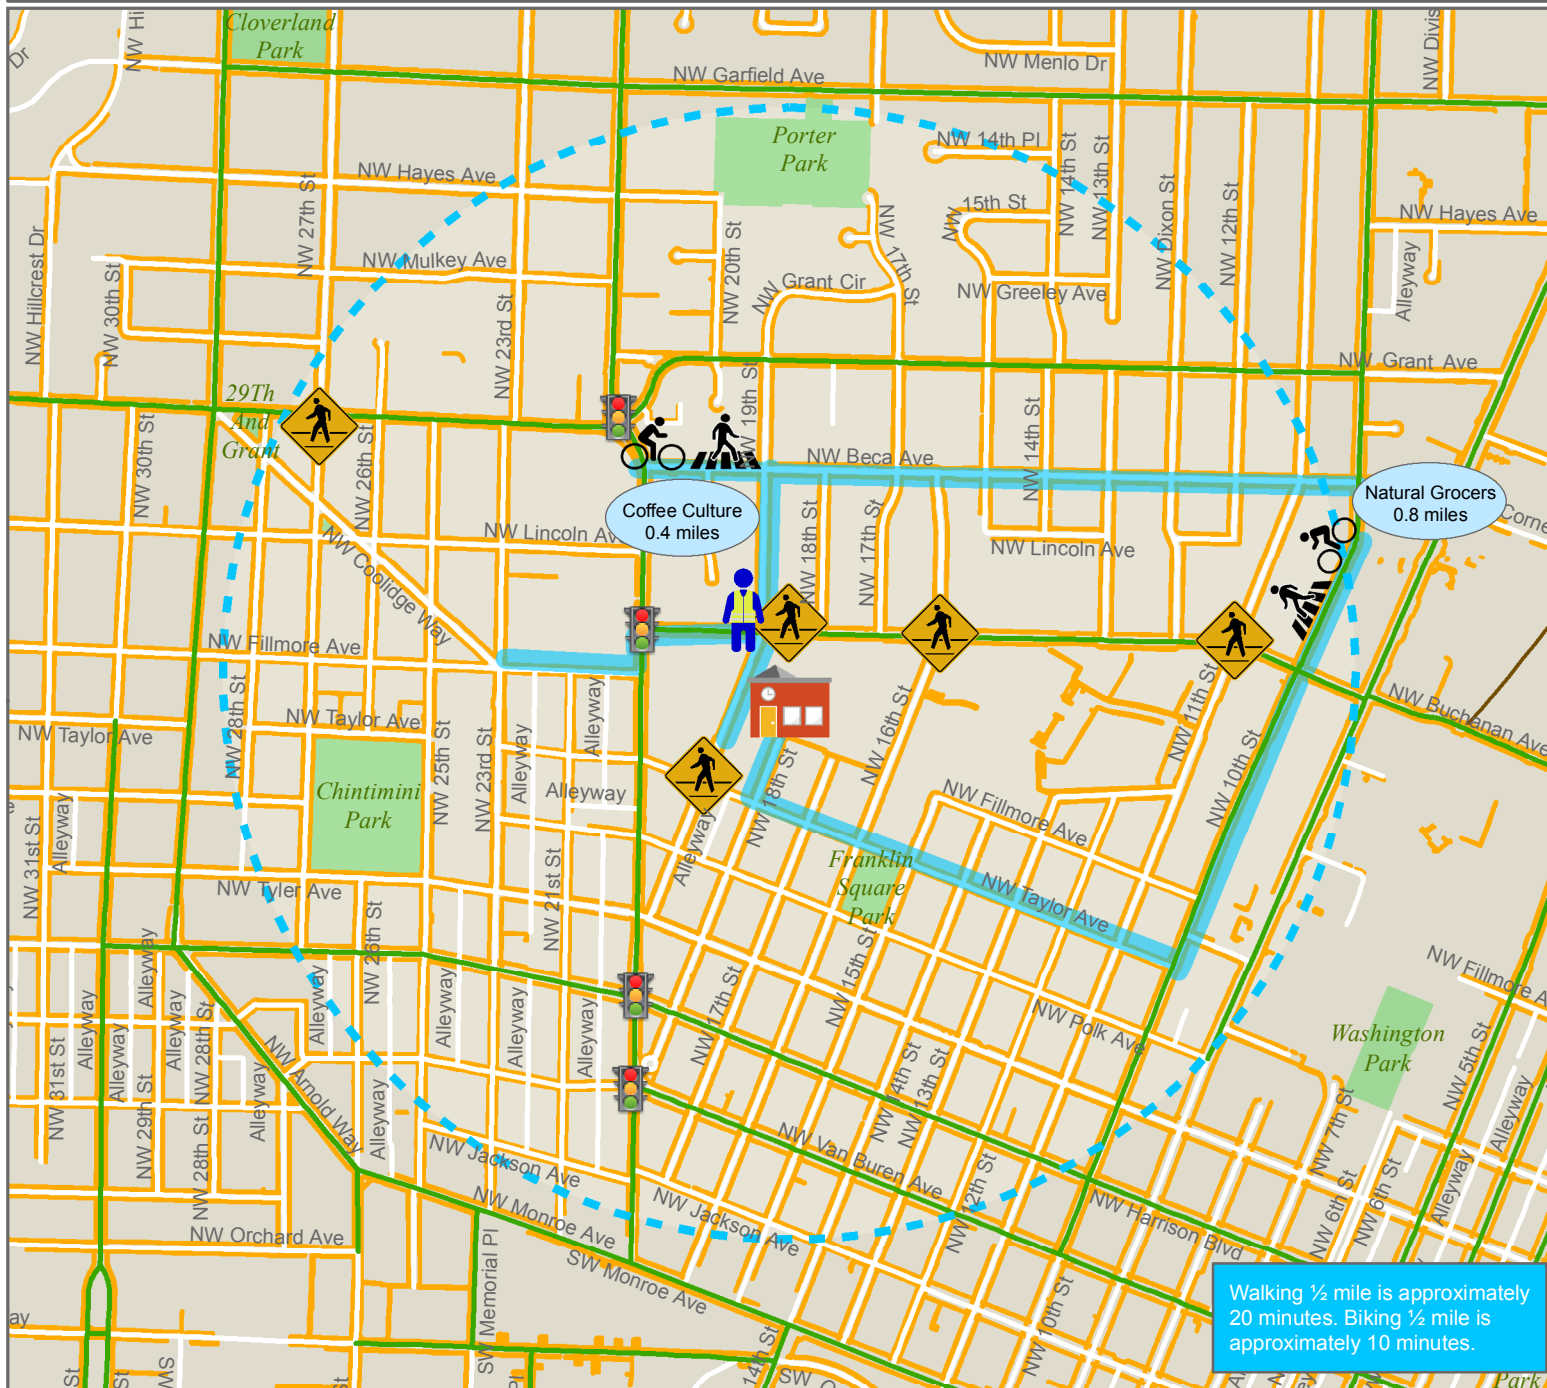

Franklin K-8 School - 750 NW 18th Street

Corvallis
SCHOOL DISTRICT

Parents are encouraged to walk or bike with students and use this map as a tool to identify routes to and from school. Parents are responsible for choosing the safest route based on their knowledge of infrastructure/conditions on the route as well as the pedestrian or bike skills of their child(ren).

- Franklin School
- Walk/Bike Link-Up Site
- Safety Patrol
- Marked Crosswalk
- Recommended Walk/Bike Routes
- Bike Lane
- Sidewalk
- Paved Multi-Use Path
- Half Mile from School
- Park
- Traffic Signal

Walking 1/2 mile is approximately 20 minutes. Biking 1/2 mile is approximately 10 minutes.