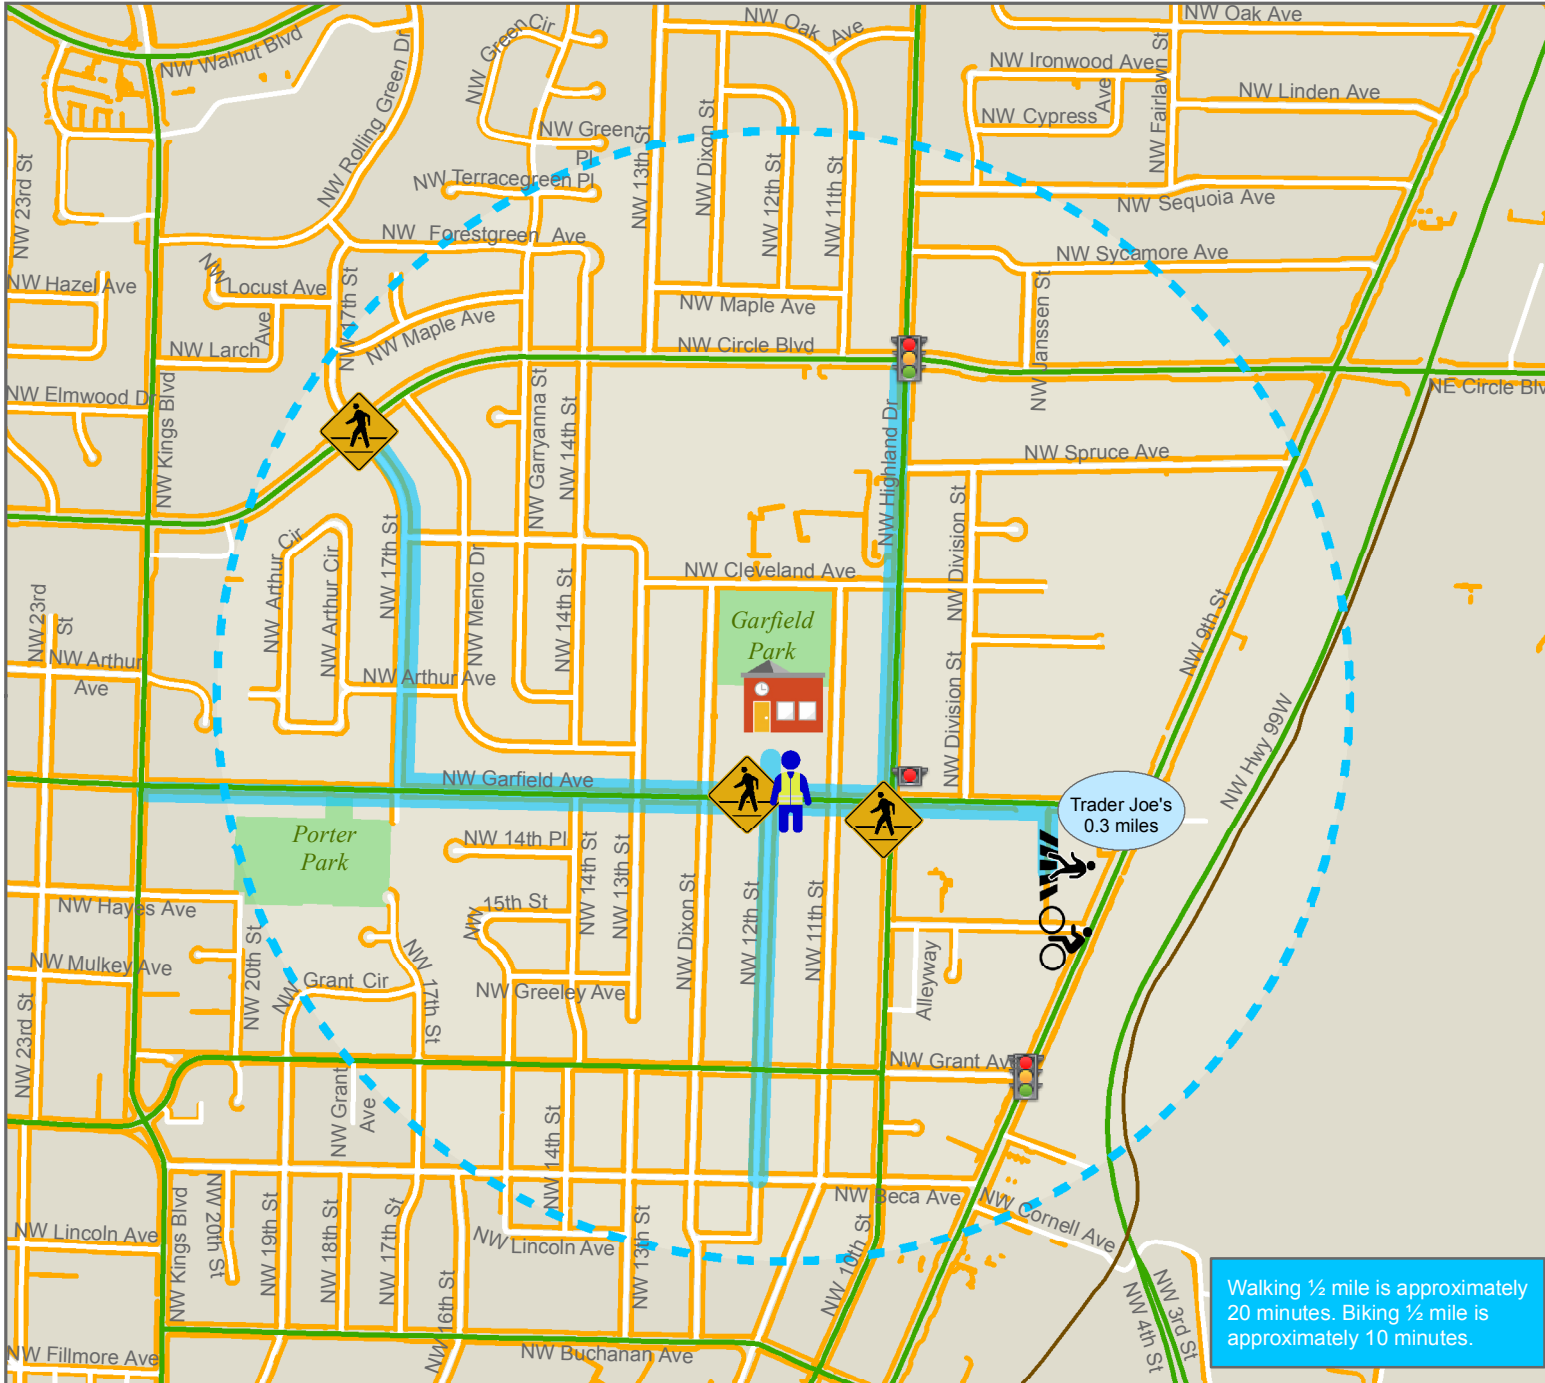

# Garfield School - 1205 NW Garfield Avenue

**Corvallis**  
SCHOOL DISTRICT

Parents are encouraged to walk or bike with students and use this map as a tool to identify routes to and from school. Parents are responsible for choosing the safest route based on their knowledge of infrastructure/conditions on the route as well as the pedestrian or bike skills of their child(ren).

- Garfield School
- Walk/Bike Link-Up Site
- Safety Patrol
- Marked Crosswalk
- Recommended Walk/Bike Routes
- Bike Lane
- Sidewalk
- Paved Multi-Use Path
- Half Mile from School
- Park
- Traffic Signal
- Flashing Red Light

Walking 1/2 mile is approximately 20 minutes. Biking 1/2 mile is approximately 10 minutes.