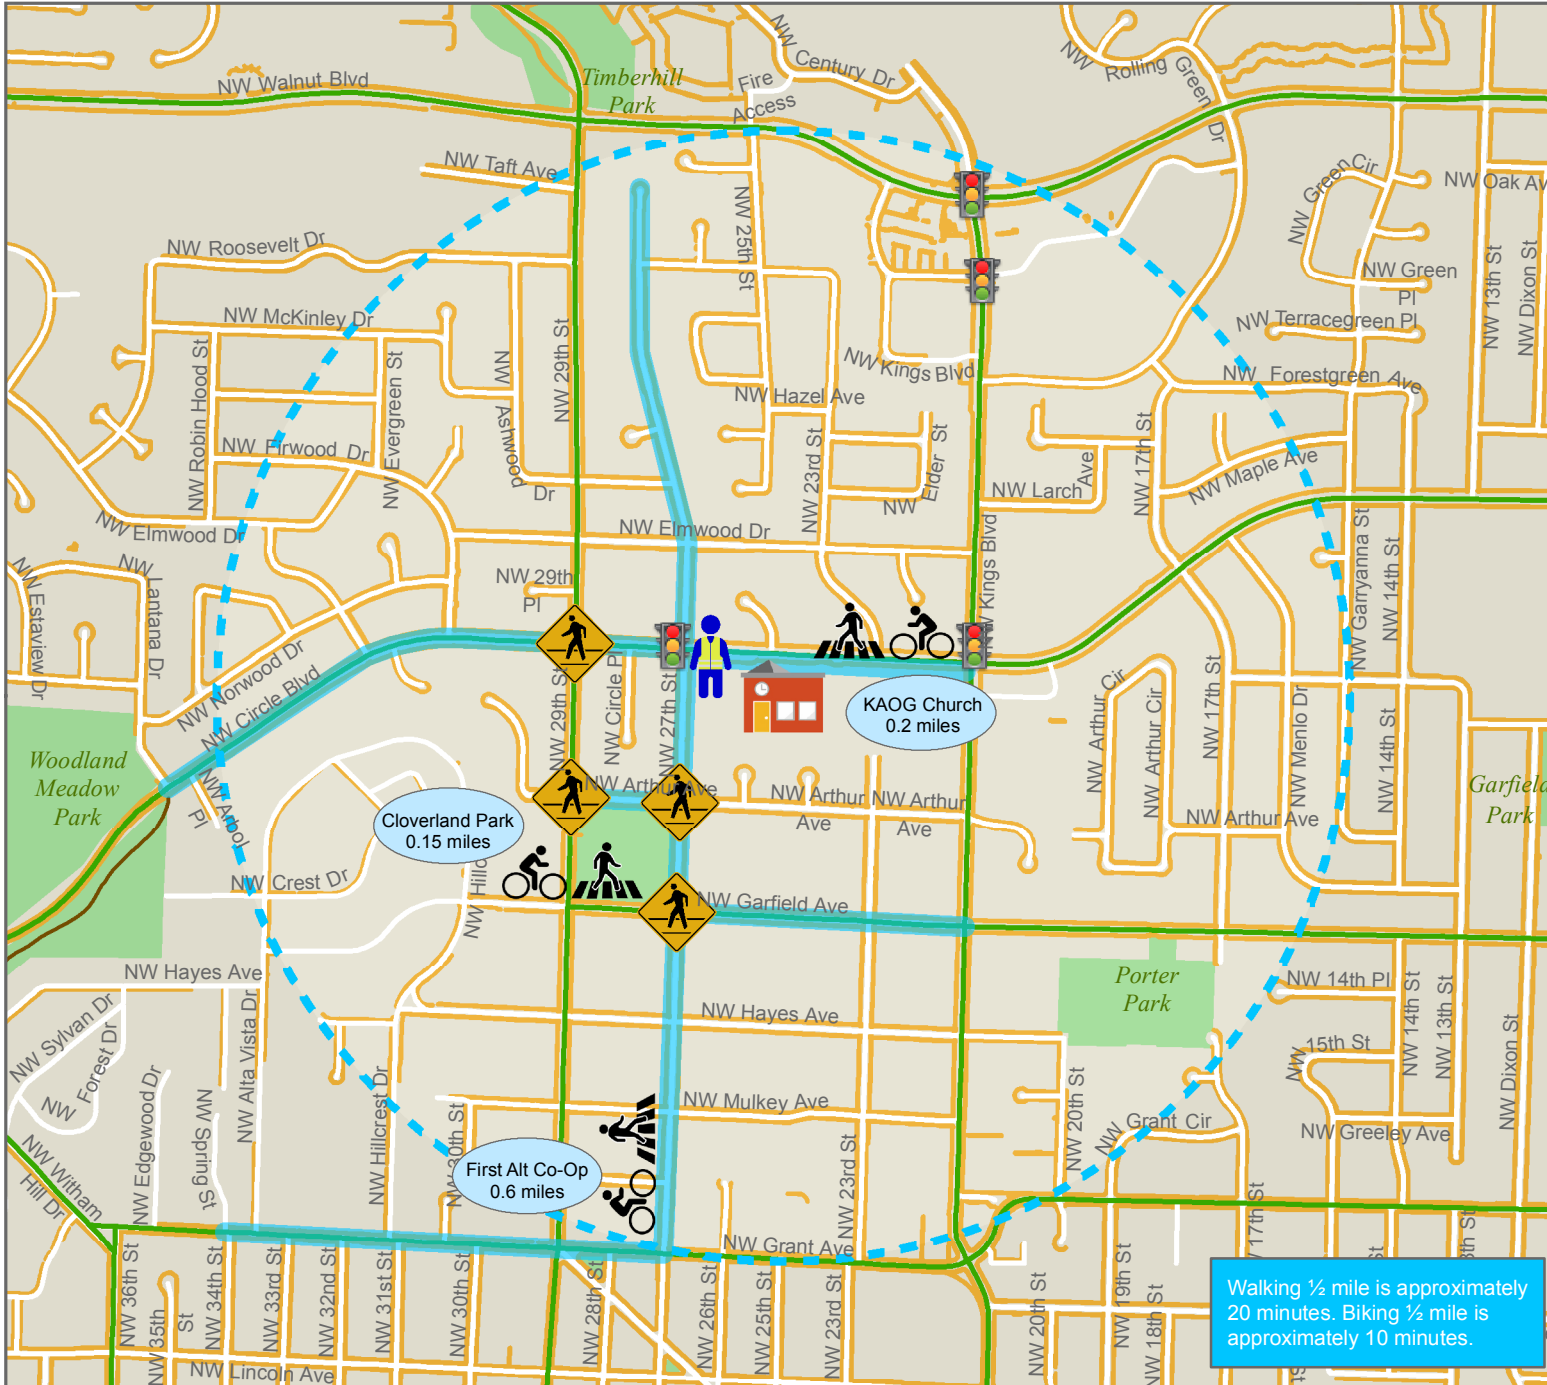

Kathryn Jones Harrison School - 1825 NW 27th Street

Corvallis
SCHOOL DISTRICT

Parents are encouraged to walk or bike with students and use this map as a tool to identify routes to and from school. Parents are responsible for choosing the safest route based on their knowledge of infrastructure/conditions on the route as well as the pedestrian or bike skills of their child(ren).

-  Kathryn Jones Harrison School
-  Walk/Bike Link-Up Site
-  Safety Patrol
-  Marked Crosswalk
-  Recommended Walk/Bike Routes
-  Bike Lane
-  Sidewalk
-  Paved Multi-Use Path
-  Half Mile from School
-  Park
-  Traffic Signal

Walking 1/2 mile is approximately 20 minutes. Biking 1/2 mile is approximately 10 minutes.