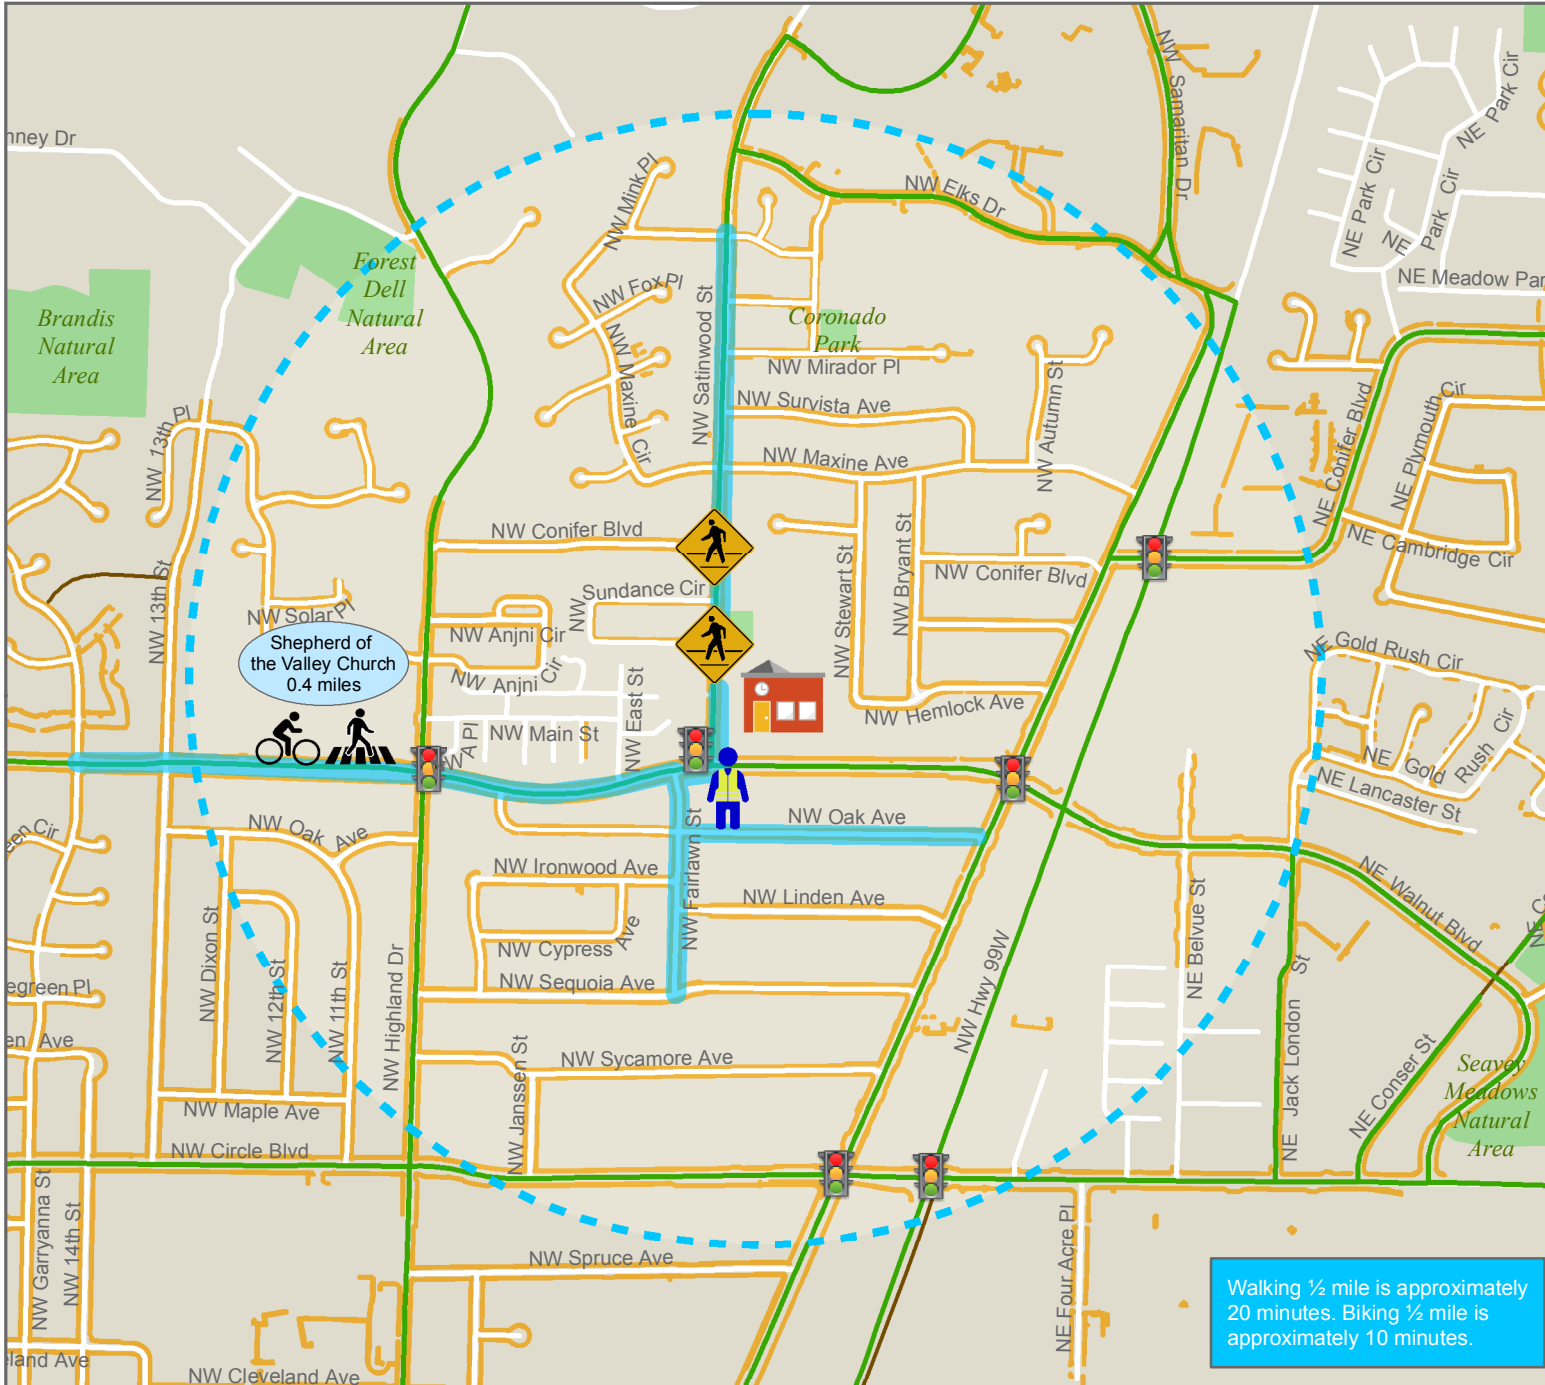

Letitia Carson School - 2701 NW Satinwood Street

Corvallis
SCHOOL DISTRICT

Parents are encouraged to walk or bike with students and use this map as a tool to identify routes to and from school. Parents are responsible for choosing the safest route based on their knowledge of infrastructure/conditions on the route as well as the pedestrian or bike skills of their child(ren).

-  Letitia Carson School
-  Walk/Bike Link-Up Site
-  Safety Patrol
-  Marked Crosswalk
-  Recommended Walk/Bike Routes
-  Bike Lane
-  Sidewalk
-  Paved Multi-Use Path
-  Half Mile from School
-  Park
-  Traffic Signal

Walking ½ mile is approximately 20 minutes. Biking ½ mile is approximately 10 minutes.