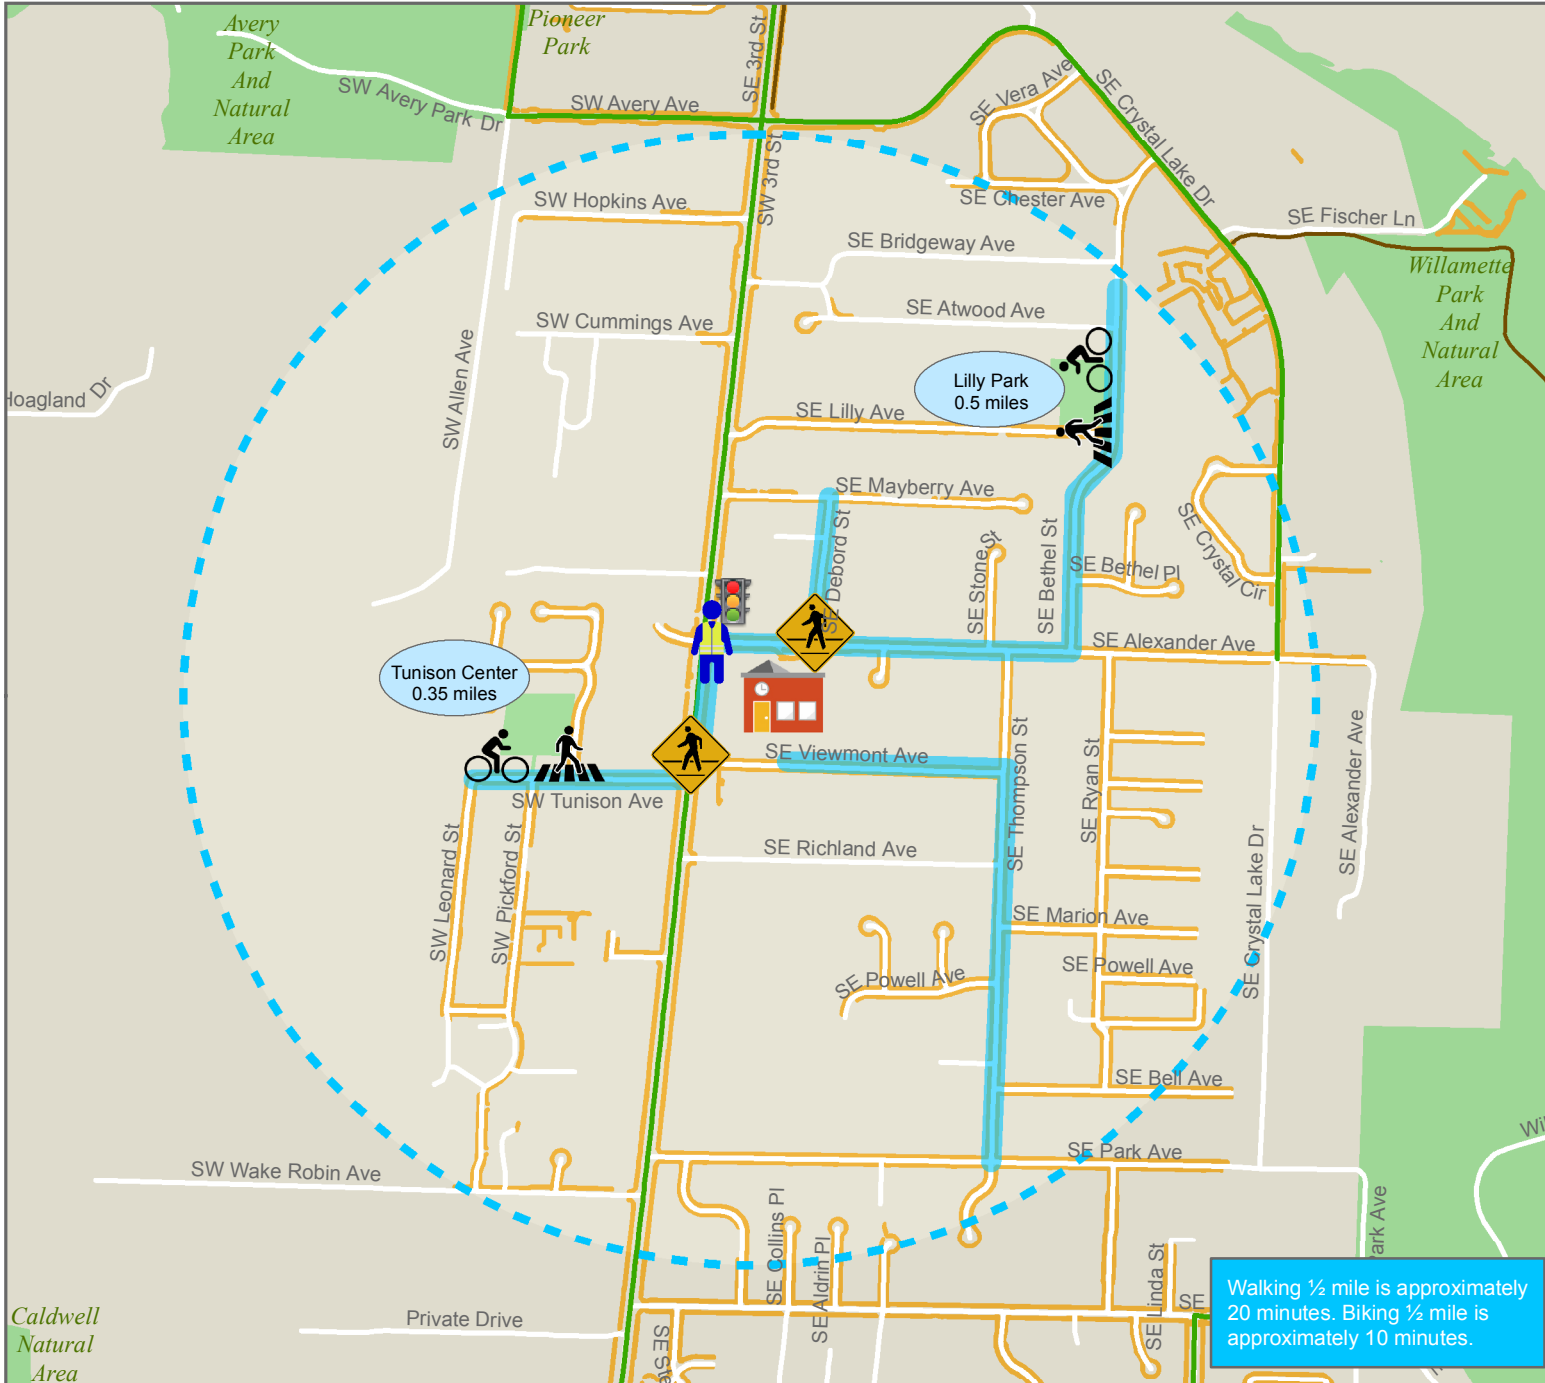

Lincoln School - 110 SE Alexander Avenue

Corvallis
SCHOOL DISTRICT

Parents are encouraged to walk or bike with students and use this map as a tool to identify routes to and from school. Parents are responsible for choosing the safest route based on their knowledge of infrastructure/conditions on the route as well as the pedestrian or bike skills of their child(ren).

- Lincoln School
- Walk/Bike Link-Up Site
- Safety Patrol
- Marked Crosswalk
- Recommended Walk/Bike Routes
- Bike Lane
- Sidewalk
- Paved Multi-Use Path
- Half Mile from School
- Park
- Traffic Signal

Walking 1/2 mile is approximately 20 minutes. Biking 1/2 mile is approximately 10 minutes.

Caldwell Natural Area